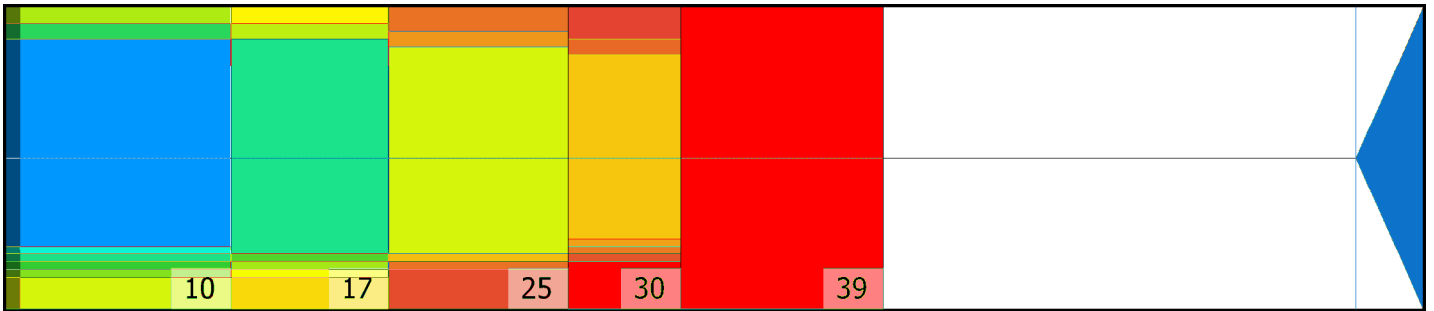

## Zone Configuration

Cleaner Transition

Mode: Clean and Condition

Speed: Max Clean

Start Cleaner Spray: 0 Feet

Start Squeegee: 0 Feet

Start Conditioning: 6 Inches

Split Pattern: No

Zone 1	Avg	Ratio	Zone 2	Avg	Ratio
Left	73.0	1.2 : 1	Left	49.8	1.2 : 1
Right	42.0	1.2 : 1	Right	30.0	1.2 : 1
Center	85.0		Center	61.0	

Zone 3	Avg	Ratio	Zone 4	Avg	Ratio
Left	19.6	1.5 : 1	Left	9.4	2.0 : 1
Right	9.2	1.5 : 1	Right	3.8	2.0 : 1
Center	30.0		Center	19.0	

Zone 5	Avg	Ratio
Left	1.0	1.0 : 1
Right	1.0	1.0 : 1
Center	1.0	