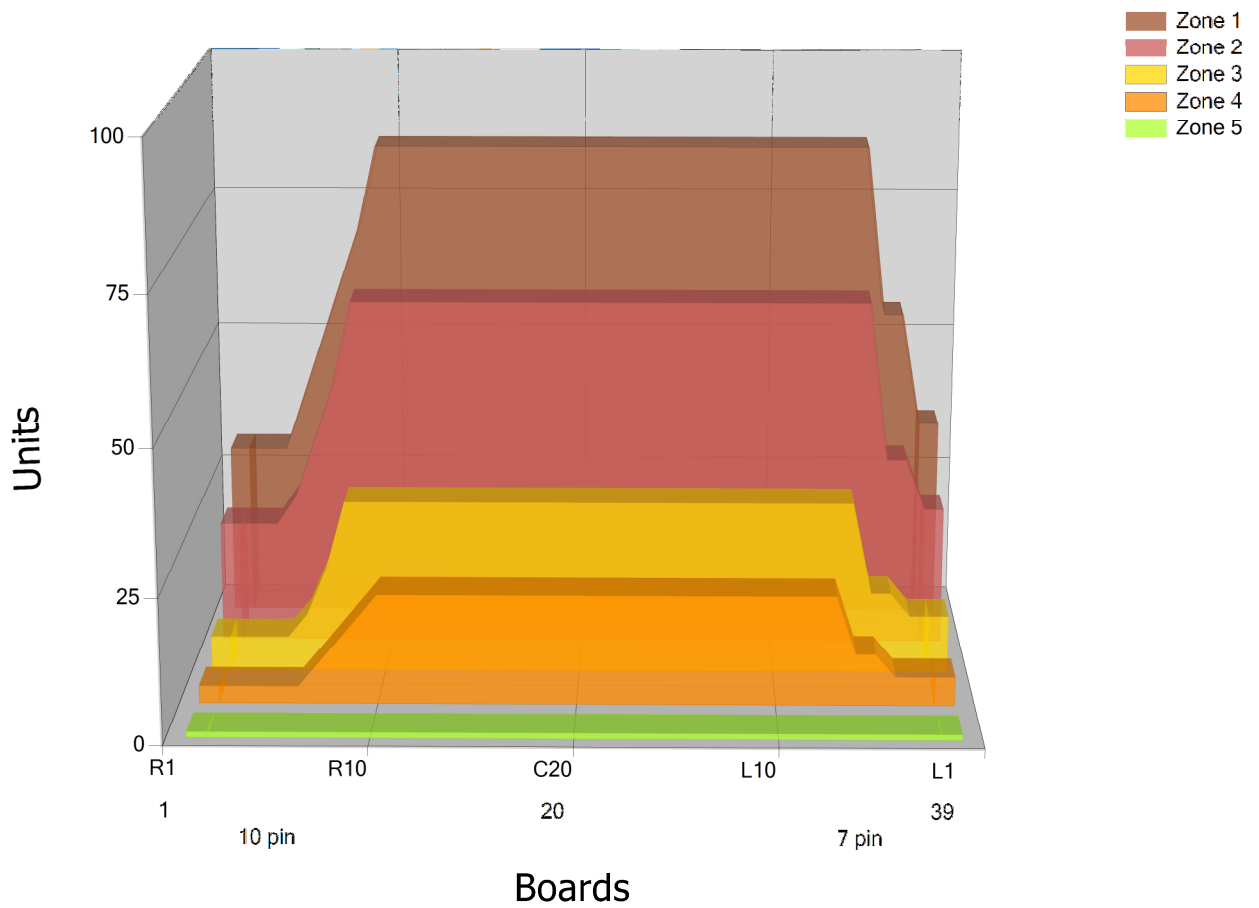

## Zone Configuration

Cleaner Transition

Mode: Clean and Condition

Speed: Max Clean

Start Cleaner Spray: 0 Feet

Start Squeegee: 0 Feet

Start Conditioning: 6 Inches

Split Pattern: No

Zone 1	Avg	Ratio	Zone 2	Avg	Ratio
Left	73.0	1.2 : 1	Left	49.8	1.2 : 1
Right	42.0	1.2 : 1	Right	30.0	1.2 : 1
Center	85.0		Center	61.0	

Zone 3	Avg	Ratio	Zone 4	Avg	Ratio
Left	19.6	1.5 : 1	Left	9.4	2.0 : 1
Right	9.2	1.5 : 1	Right	3.8	2.0 : 1
Center	30.0		Center	19.0	

Zone 5	Avg	Ratio
Left	1.0	1.0 : 1
Right	1.0	1.0 : 1
Center	1.0	