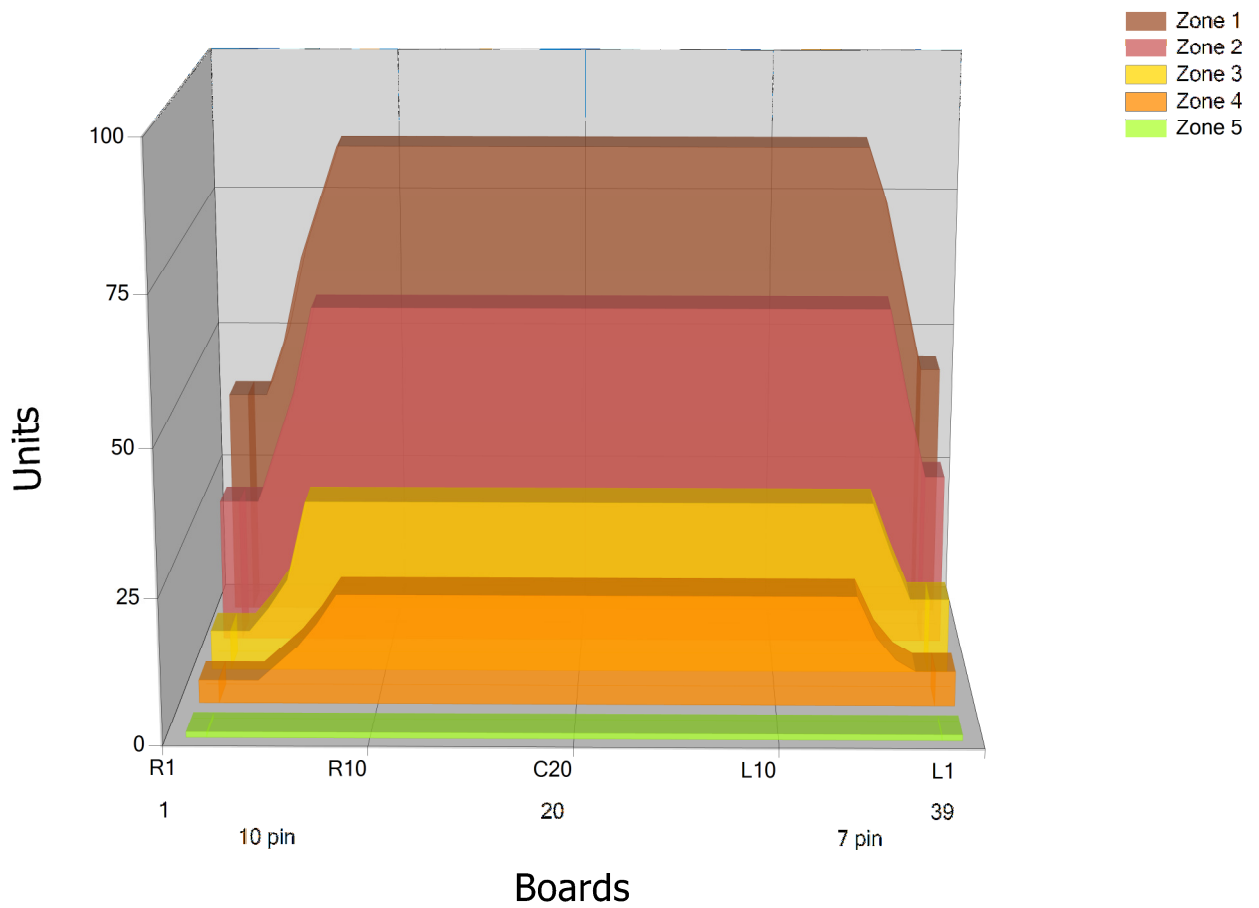

PULTTI20

Conditioner:

Cleaner:

Zone Configuration

Cleaner Transition

Mode: Clean and Condition

Speed: Max Clean

Start Cleaner Spray: 0 Feet

Start Squeegee: 0 Feet

Start Conditioning: 6 Inches

Split Pattern: No

Zone 1	Avg	Ratio	Zone 2	Avg	Ratio
Left	78.0	1.1 : 1	Left	56.8	1.1 : 1
Right	63.0	1.1 : 1	Right	45.0	1.1 : 1
Center	85.0		Center	60.0	

Zone 3	Avg	Ratio	Zone 4	Avg	Ratio
Left	24.8	1.2 : 1	Left	12.8	1.5 : 1
Right	18.8	1.2 : 1	Right	7.8	1.5 : 1
Center	30.0		Center	19.0	

Zone 5	Avg	Ratio
Left	1.0	1.0 : 1
Right	1.0	1.0 : 1
Center	1.0	