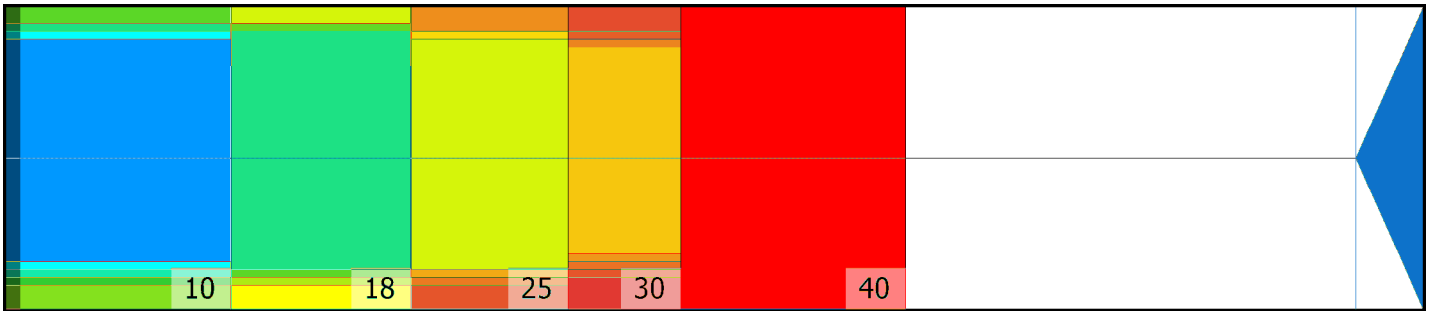

PULTTI20

Conditioner:

Cleaner:

Zone Configuration

Cleaner Transition

Mode: Clean and Condition

Speed: Max Clean

Start Cleaner Spray: 0 Feet

Start Squeegee: 0 Feet

Start Conditioning: 6 Inches

Split Pattern: No

Zone 1	Avg	Ratio	Zone 2	Avg	Ratio
Left	78.0	1.1 : 1	Left	56.8	1.1 : 1
Right	63.0	1.1 : 1	Right	45.0	1.1 : 1
Center	85.0		Center	60.0	

Zone 3	Avg	Ratio	Zone 4	Avg	Ratio
Left	24.8	1.2 : 1	Left	12.8	1.5 : 1
Right	18.8	1.2 : 1	Right	7.8	1.5 : 1
Center	30.0		Center	19.0	

Zone 5	Avg	Ratio
Left	1.0	1.0 : 1
Right	1.0	1.0 : 1
Center	1.0	