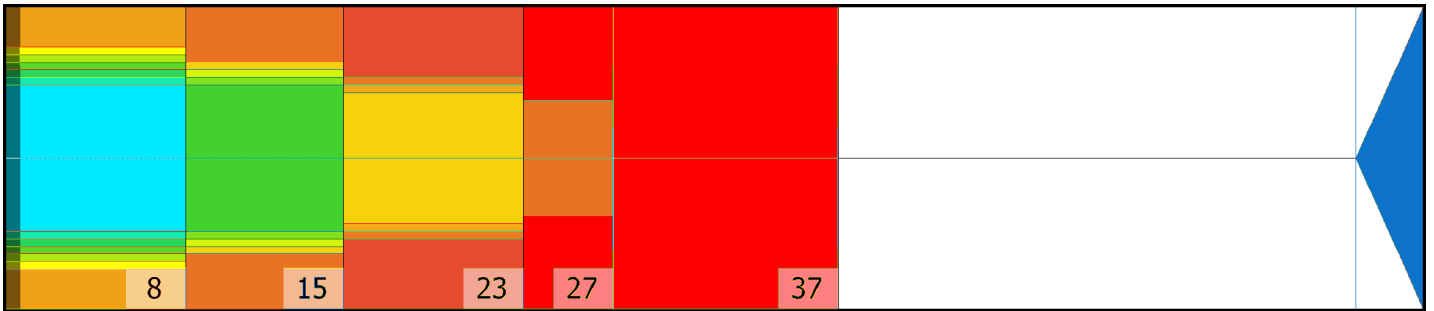

SUMMERSPA17

Conditioner:

Cleaner:

Zone Configuration

Cleaner Transition

Mode: Clean and Condition

Speed: Max Clean

Start Cleaner Spray: 0 Feet

Start Squeegee: 0 Feet

Start Conditioning: 6 Inches

Split Pattern: No

Zone 1	Avg	Ratio	Zone 2	Avg	Ratio
Left	21.0	3.7 : 1	Left	10.0	4.8 : 1
Right	21.0	3.7 : 1	Right	10.0	4.8 : 1
Center	77.0		Center	48.0	

Zone 3	Avg	Ratio	Zone 4	Avg	Ratio
Left	6.0	3.3 : 1	Left	3.0	3.3 : 1
Right	6.0	3.3 : 1	Right	3.0	3.3 : 1
Center	20.0		Center	10.0	

Zone 5	Avg	Ratio
Left	1.0	1.0 : 1
Right	1.0	1.0 : 1
Center	1.0	