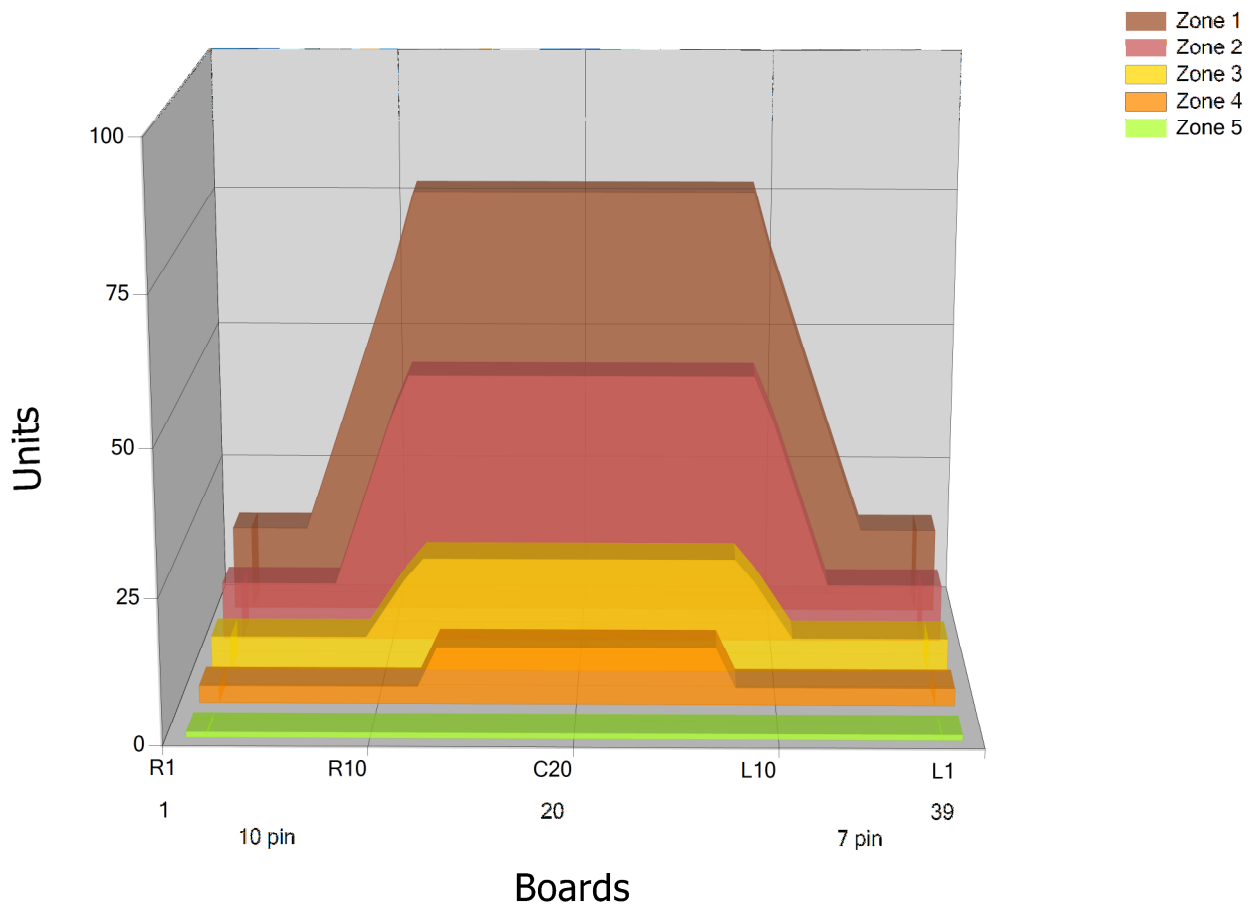

SUMMERSPA17

Conditioner:

Cleaner:

Zone Configuration

Cleaner Transition

Mode: Clean and Condition

Speed: Max Clean

Start Cleaner Spray: 0 Feet

Start Squeegee: 0 Feet

Start Conditioning: 6 Inches

Split Pattern: No

Zone 1	Avg	Ratio	Zone 2	Avg	Ratio
Left	21.0	3.7 : 1	Left	10.0	4.8 : 1
Right	21.0	3.7 : 1	Right	10.0	4.8 : 1
Center	77.0		Center	48.0	

Zone 3	Avg	Ratio	Zone 4	Avg	Ratio
Left	6.0	3.3 : 1	Left	3.0	3.3 : 1
Right	6.0	3.3 : 1	Right	3.0	3.3 : 1
Center	20.0		Center	10.0	

Zone 5	Avg	Ratio
Left	1.0	1.0 : 1
Right	1.0	1.0 : 1
Center	1.0	