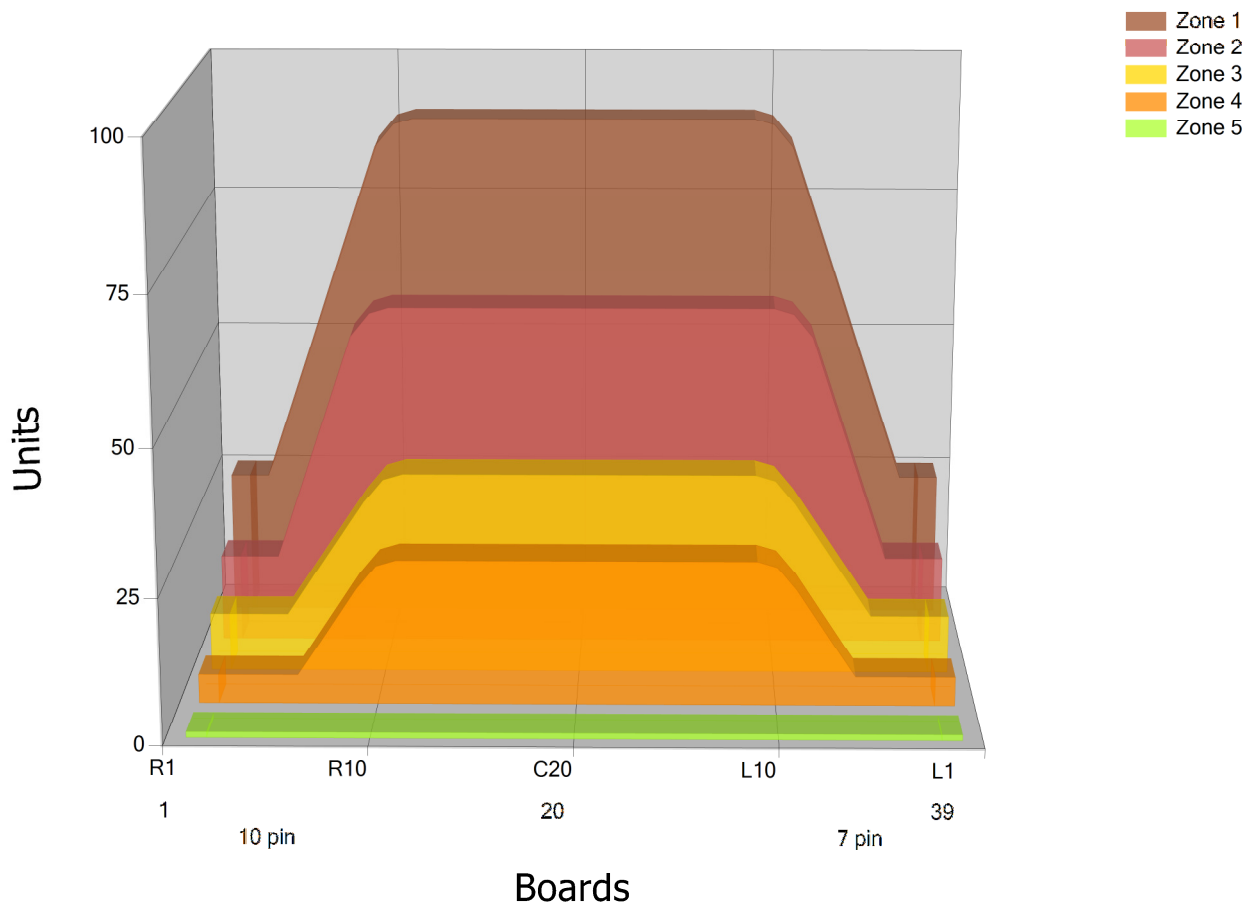

SYYSKISA2018

Conditioner:

Cleaner:

Zone Configuration

Cleaner Transition

Mode: Clean and Condition

Speed: Max Clean

Start Cleaner Spray: 0 Feet

Start Squeegee: 0 Feet

Start Conditioning: 6 Inches

Split Pattern: No

Zone 1	Avg	Ratio	Zone 2	Avg	Ratio
Left	45.0	2.0 : 1	Left	27.0	2.2 : 1
Right	45.0	2.0 : 1	Right	27.0	2.2 : 1
Center	90.0		Center	60.0	

Zone 3	Avg	Ratio	Zone 4	Avg	Ratio
Left	13.0	2.7 : 1	Left	6.0	4.2 : 1
Right	13.0	2.7 : 1	Right	6.0	4.2 : 1
Center	35.0		Center	25.0	

Zone 5	Avg	Ratio
Left	1.0	1.0 : 1
Right	1.0	1.0 : 1
Center	1.0	