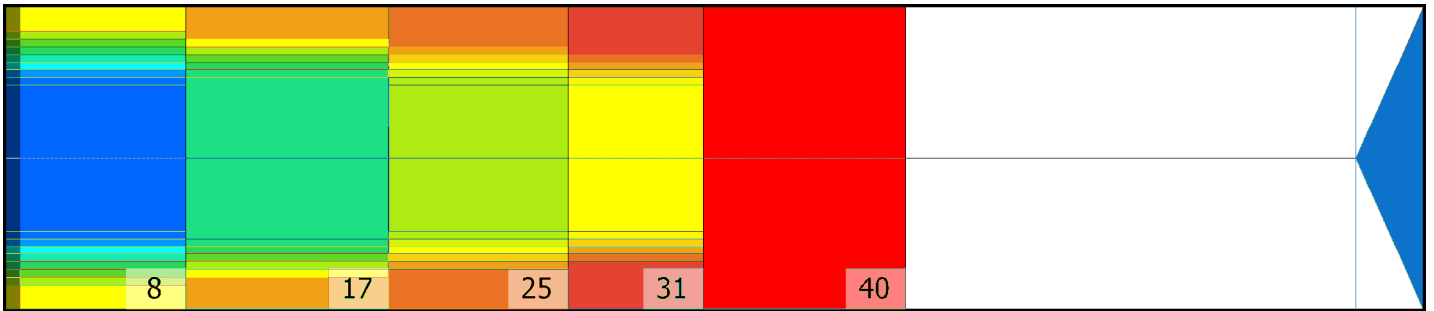

SYYSKISA2018

Conditioner:

Cleaner:

Zone Configuration

Cleaner Transition

Mode: Clean and Condition

Speed: Max Clean

Start Cleaner Spray: 0 Feet

Start Squeegee: 0 Feet

Start Conditioning: 6 Inches

Split Pattern: No

Zone 1	Avg	Ratio	Zone 2	Avg	Ratio
Left	45.0	2.0 : 1	Left	27.0	2.2 : 1
Right	45.0	2.0 : 1	Right	27.0	2.2 : 1
Center	90.0		Center	60.0	

Zone 3	Avg	Ratio	Zone 4	Avg	Ratio
Left	13.0	2.7 : 1	Left	6.0	4.2 : 1
Right	13.0	2.7 : 1	Right	6.0	4.2 : 1
Center	35.0		Center	25.0	

Zone 5	Avg	Ratio
Left	1.0	1.0 : 1
Right	1.0	1.0 : 1
Center	1.0	