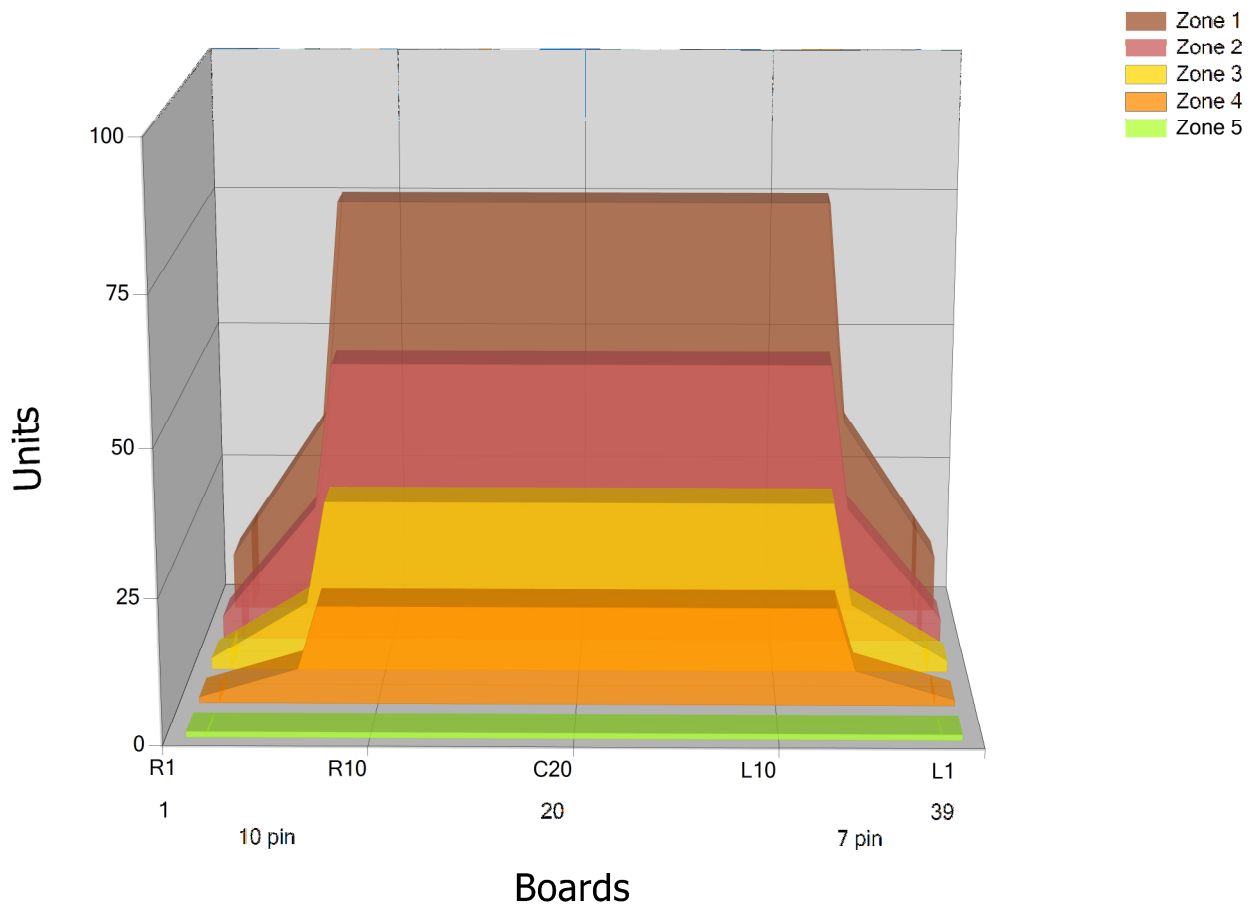

SYYSKISA2019

Conditioner:

Cleaner:

Zone Configuration

Cleaner Transition

Mode: Clean and Condition

Speed: Max Clean

Start Cleaner Spray: 0 Feet

Start Squeegee: 0 Feet

Start Conditioning: 6 Inches

Split Pattern: No

Zone 1	Avg	Ratio	Zone 2	Avg	Ratio
Left	37.0	2.0 : 1	Left	24.4	2.0 : 1
Right	37.0	2.0 : 1	Right	24.4	2.0 : 1
Center	75.0		Center	50.0	

Zone 3	Avg	Ratio	Zone 4	Avg	Ratio
Left	13.2	2.3 : 1	Left	7.0	2.4 : 1
Right	13.2	2.3 : 1	Right	7.0	2.4 : 1
Center	30.0		Center	17.0	

Zone 5	Avg	Ratio
Left	1.0	1.0 : 1
Right	1.0	1.0 : 1
Center	1.0	