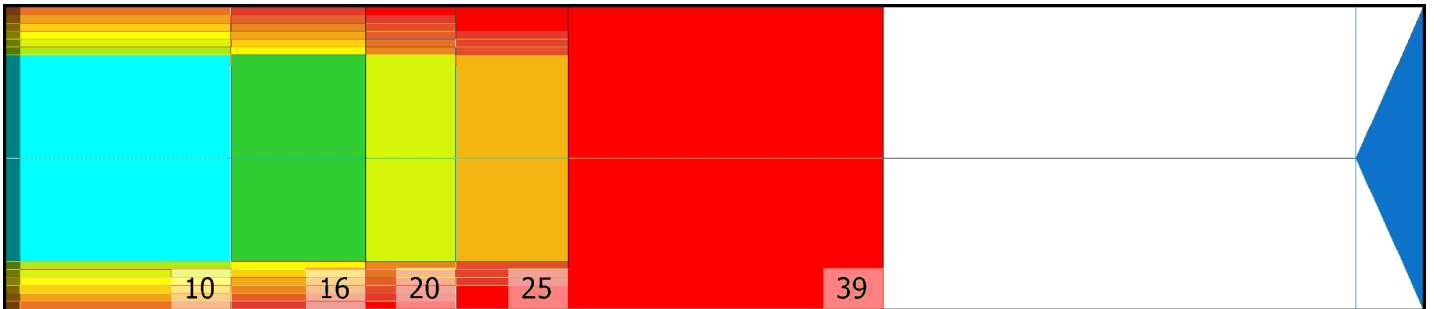

SYYSKISA2019

Conditioner:

Cleaner:

Zone Configuration

Cleaner Transition

Mode: Clean and Condition

Speed: Max Clean

Start Cleaner Spray: 0 Feet

Start Squeegee: 0 Feet

Start Conditioning: 6 Inches

Split Pattern: No

Zone 1	Avg	Ratio	Zone 2	Avg	Ratio
Left	37.0	2.0 : 1	Left	24.4	2.0 : 1
Right	37.0	2.0 : 1	Right	24.4	2.0 : 1
Center	75.0		Center	50.0	

Zone 3	Avg	Ratio	Zone 4	Avg	Ratio
Left	13.2	2.3 : 1	Left	7.0	2.4 : 1
Right	13.2	2.3 : 1	Right	7.0	2.4 : 1
Center	30.0		Center	17.0	

Zone 5	Avg	Ratio
Left	1.0	1.0 : 1
Right	1.0	1.0 : 1
Center	1.0	