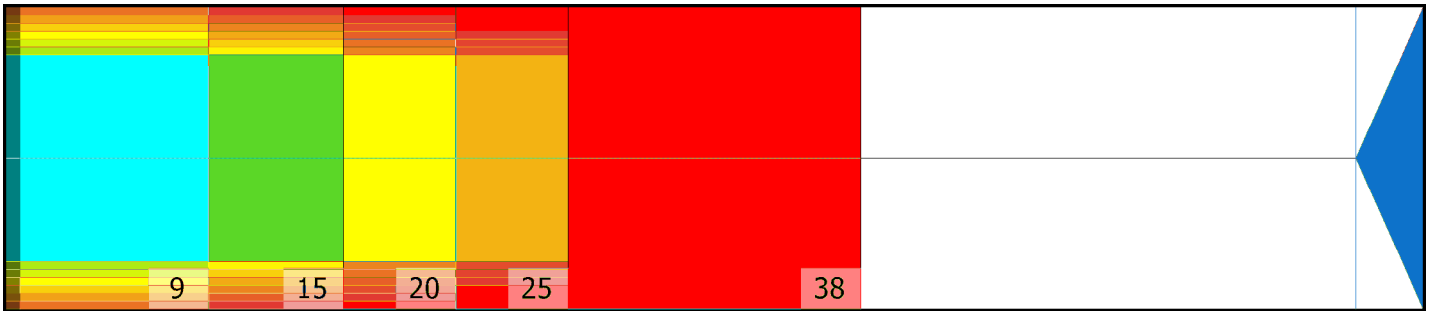

## Zone Configuration

Cleaner Transition

Mode: Clean and Condition

Speed: Max Clean

Start Cleaner Spray: 0 Feet

Start Squeegee: 0 Feet

Start Conditioning: 6 Inches

Split Pattern: No

Zone 1	Avg	Ratio	Zone 2	Avg	Ratio
Left	37.0	2.0 : 1	Left	23.4	1.9 : 1
Right	37.0	2.0 : 1	Right	23.4	1.9 : 1
Center	75.0		Center	45.0	

Zone 3	Avg	Ratio	Zone 4	Avg	Ratio
Left	12.2	2.0 : 1	Left	7.0	2.4 : 1
Right	12.2	2.0 : 1	Right	7.0	2.4 : 1
Center	25.0		Center	17.0	

Zone 5	Avg	Ratio
Left	1.0	1.0 : 1
Right	1.0	1.0 : 1
Center	1.0	