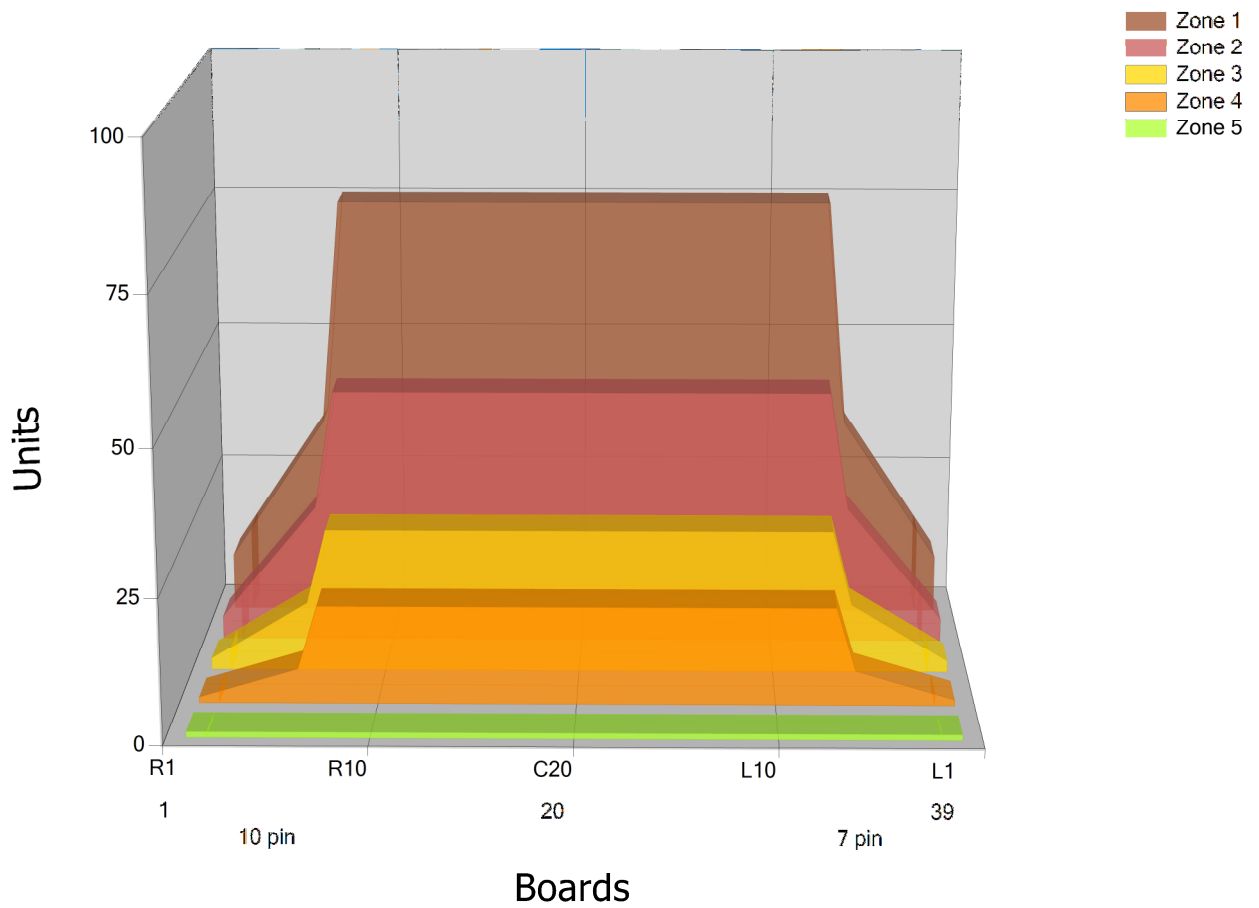

## Zone Configuration

Cleaner Transition

Mode: Clean and Condition

Speed: Max Clean

Start Cleaner Spray: 0 Feet

Start Squeegee: 0 Feet

Start Conditioning: 6 Inches

Split Pattern: No

Zone 1	Avg	Ratio	Zone 2	Avg	Ratio
Left	37.0	2.0 : 1	Left	23.4	1.9 : 1
Right	37.0	2.0 : 1	Right	23.4	1.9 : 1
Center	75.0		Center	45.0	

Zone 3	Avg	Ratio	Zone 4	Avg	Ratio
Left	12.2	2.0 : 1	Left	7.0	2.4 : 1
Right	12.2	2.0 : 1	Right	7.0	2.4 : 1
Center	25.0		Center	17.0	

Zone 5	Avg	Ratio
Left	1.0	1.0 : 1
Right	1.0	1.0 : 1
Center	1.0	