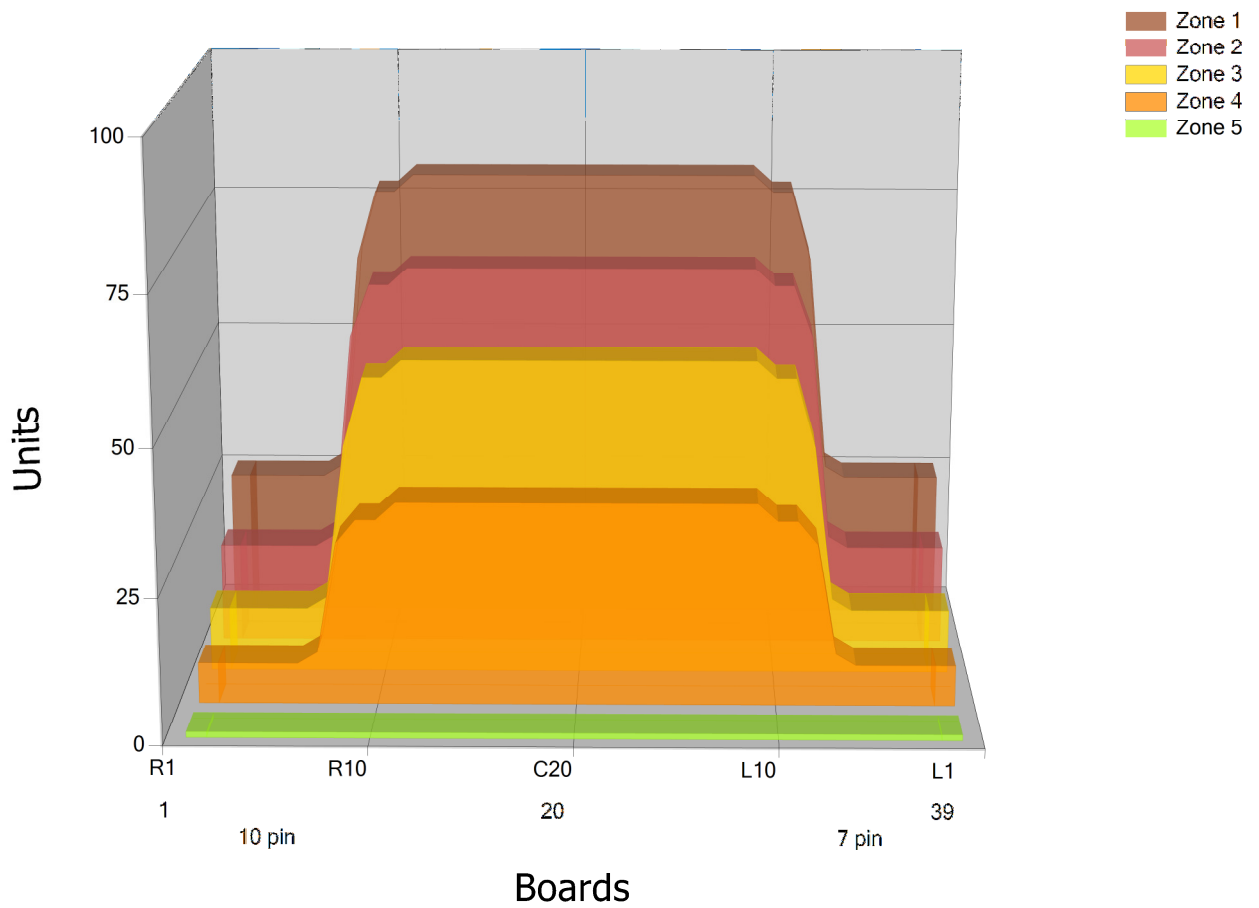

## Zone Configuration

Cleaner Transition

Mode: Clean and Condition

Speed: Max Clean

Start Cleaner Spray: 0 Feet

Start Squeegee: 0 Feet

Start Conditioning: 6 Inches

Split Pattern: No

Zone 1	Avg	Ratio	Zone 2	Avg	Ratio
Left	25.4	3.1 : 1	Left	17.4	3.9 : 1
Right	25.4	3.1 : 1	Right	17.4	3.9 : 1
Center	80.0		Center	67.0	

Zone 3	Avg	Ratio	Zone 4	Avg	Ratio
Left	11.4	4.8 : 1	Left	7.4	4.7 : 1
Right	11.4	4.8 : 1	Right	7.4	4.7 : 1
Center	55.0		Center	35.0	

Zone 5	Avg	Ratio
Left	1.0	1.0 : 1
Right	1.0	1.0 : 1
Center	1.0	