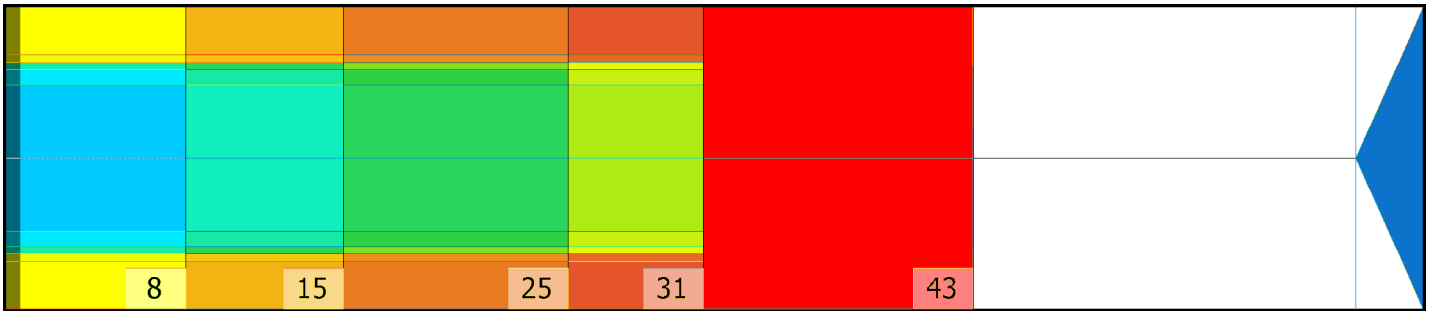

## Zone Configuration

Cleaner Transition

Mode: Clean and Condition

Speed: Max Clean

Start Cleaner Spray: 0 Feet

Start Squeegee: 0 Feet

Start Conditioning: 6 Inches

Split Pattern: No

Zone 1	Avg	Ratio	Zone 2	Avg	Ratio
Left	25.4	3.1 : 1	Left	17.4	3.9 : 1
Right	25.4	3.1 : 1	Right	17.4	3.9 : 1
Center	80.0		Center	67.0	

Zone 3	Avg	Ratio	Zone 4	Avg	Ratio
Left	11.4	4.8 : 1	Left	7.4	4.7 : 1
Right	11.4	4.8 : 1	Right	7.4	4.7 : 1
Center	55.0		Center	35.0	

Zone 5	Avg	Ratio
Left	1.0	1.0 : 1
Right	1.0	1.0 : 1
Center	1.0	