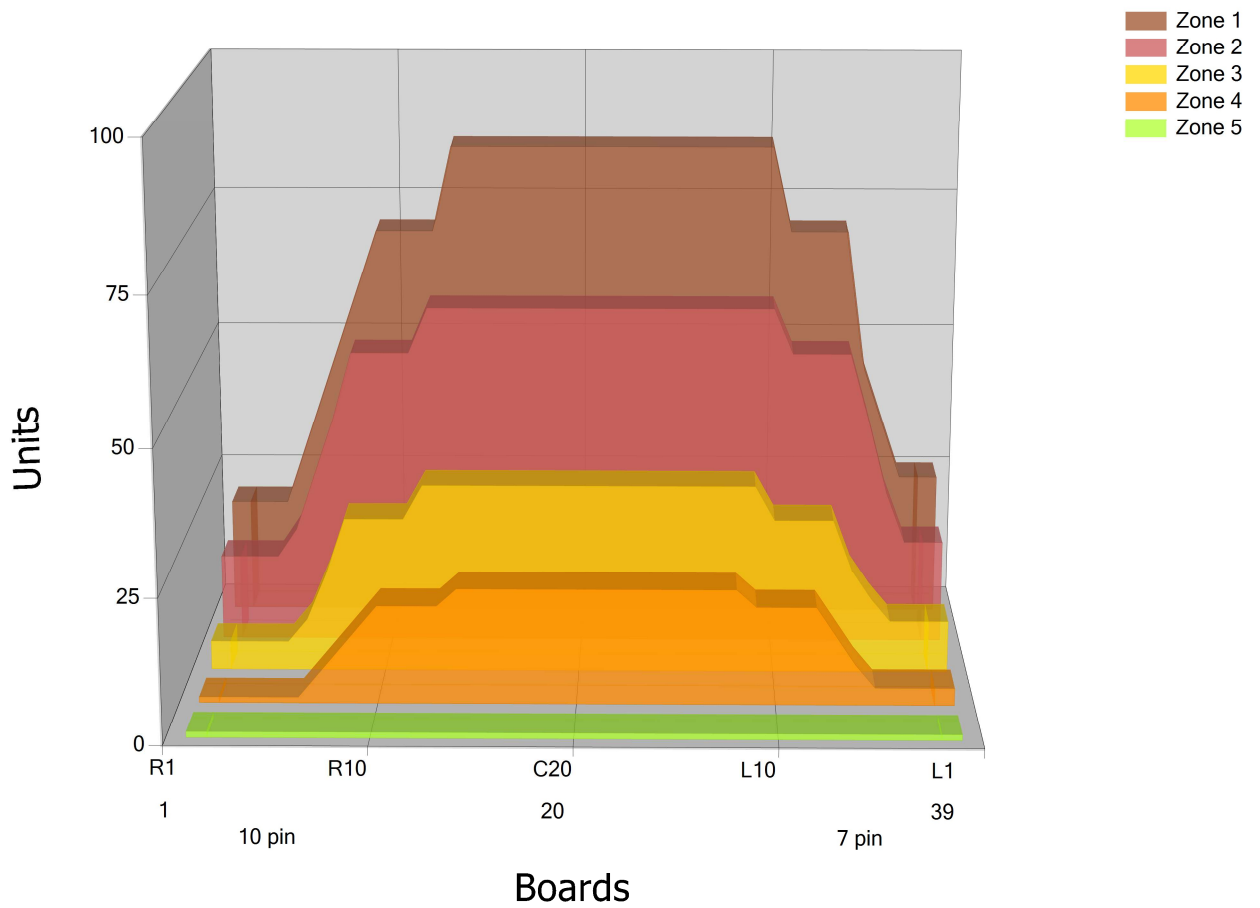

SYYSKISA 24

Conditioner:

Cleaner:

Zone Configuration

Cleaner Transition

Mode: Clean and Condition

Speed: Max Clean

Start Cleaner Spray: 0 Feet

Start Squeegee: 0 Feet

Start Conditioning: 6 Inches

Split Pattern: No

Zone 1	Avg	Ratio	Zone 2	Avg	Ratio
Left	49.0	1.7 : 1	Left	37.8	1.6 : 1
Right	32.0	1.7 : 1	Right	24.0	1.6 : 1
Center	85.0		Center	60.0	

Zone 3	Avg	Ratio	Zone 4	Avg	Ratio
Left	15.2	2.2 : 1	Left	5.6	3.6 : 1
Right	8.2	2.2 : 1	Right	1.8	3.6 : 1
Center	33.0		Center	20.0	

Zone 5	Avg	Ratio
Left	1.0	1.0 : 1
Right	1.0	1.0 : 1
Center	1.0	