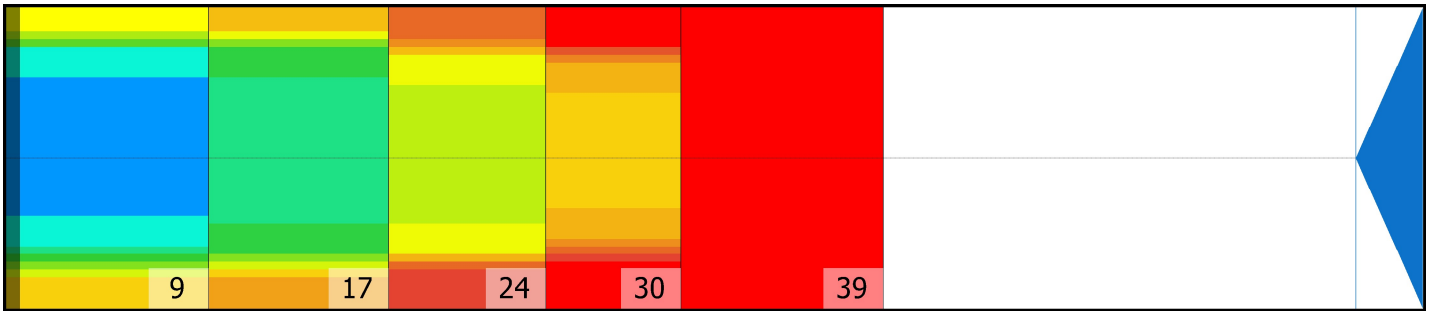

SYYSKISA 24

Conditioner:

Cleaner:

Zone Configuration

Cleaner Transition

Mode: Clean and Condition

Speed: Max Clean

Start Cleaner Spray: 0 Feet

Start Squeegee: 0 Feet

Start Conditioning: 6 Inches

Split Pattern: No

Zone 1	Avg	Ratio	Zone 2	Avg	Ratio
Left	49.0	1.7 : 1	Left	37.8	1.6 : 1
Right	32.0	1.7 : 1	Right	24.0	1.6 : 1
Center	85.0		Center	60.0	

Zone 3	Avg	Ratio	Zone 4	Avg	Ratio
Left	15.2	2.2 : 1	Left	5.6	3.6 : 1
Right	8.2	2.2 : 1	Right	1.8	3.6 : 1
Center	33.0		Center	20.0	

Zone 5	Avg	Ratio
Left	1.0	1.0 : 1
Right	1.0	1.0 : 1
Center	1.0	