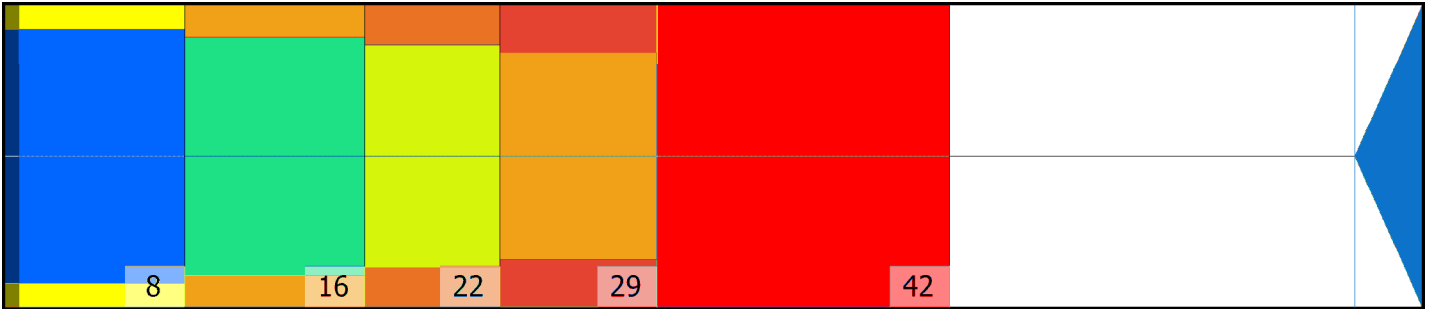

TALVIERIKOINEN 2022

Conditioner:

Cleaner:

Zone Configuration

Cleaner Transition

Mode: Clean and Condition

Speed: Max Clean

Start Cleaner Spray: 0 Feet

Start Squeegee: 0 Feet

Start Conditioning: 6 Inches

Split Pattern: No

Zone 1	Avg	Ratio	Zone 2	Avg	Ratio
Left	77.0	1.2 : 1	Left	42.0	1.4 : 1
Right	77.0	1.2 : 1	Right	42.0	1.4 : 1
Center	90.0		Center	60.0	

Zone 3	Avg	Ratio	Zone 4	Avg	Ratio
Left	18.0	1.7 : 1	Left	7.0	2.1 : 1
Right	18.0	1.7 : 1	Right	7.0	2.1 : 1
Center	30.0		Center	15.0	

Zone 5	Avg	Ratio
Left	1.0	1.0 : 1
Right	1.0	1.0 : 1
Center	1.0	