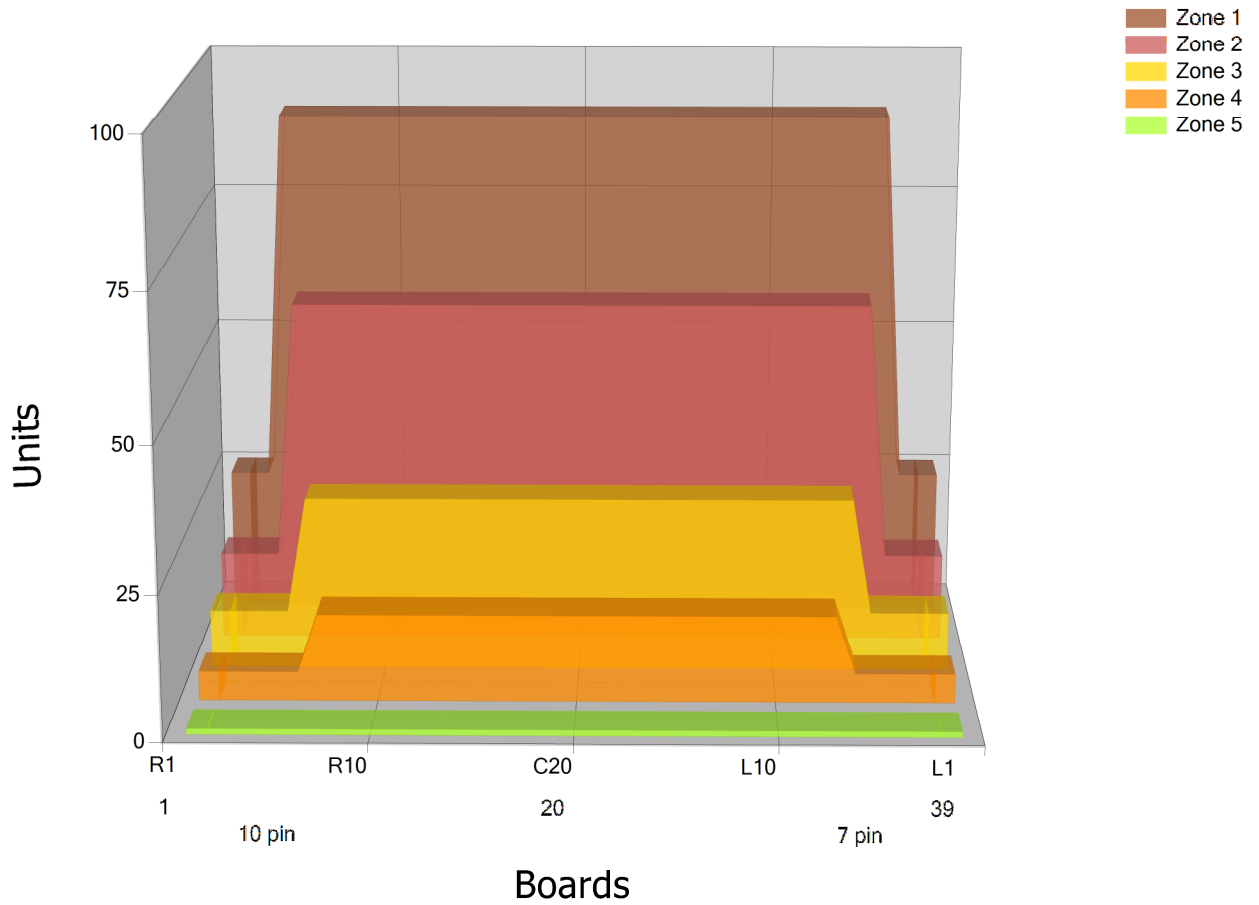

TALVIERIKOINEN 2022

Conditioner:

Cleaner:

Zone Configuration

Cleaner Transition

Mode: Clean and Condition

Speed: Max Clean

Start Cleaner Spray: 0 Feet

Start Squeegee: 0 Feet

Start Conditioning: 6 Inches

Split Pattern: No

Zone 1	Avg	Ratio	Zone 2	Avg	Ratio
Left	77.0	1.2 : 1	Left	42.0	1.4 : 1
Right	77.0	1.2 : 1	Right	42.0	1.4 : 1
Center	90.0		Center	60.0	

Zone 3	Avg	Ratio	Zone 4	Avg	Ratio
Left	18.0	1.7 : 1	Left	7.0	2.1 : 1
Right	18.0	1.7 : 1	Right	7.0	2.1 : 1
Center	30.0		Center	15.0	

Zone 5	Avg	Ratio
Left	1.0	1.0 : 1
Right	1.0	1.0 : 1
Center	1.0	