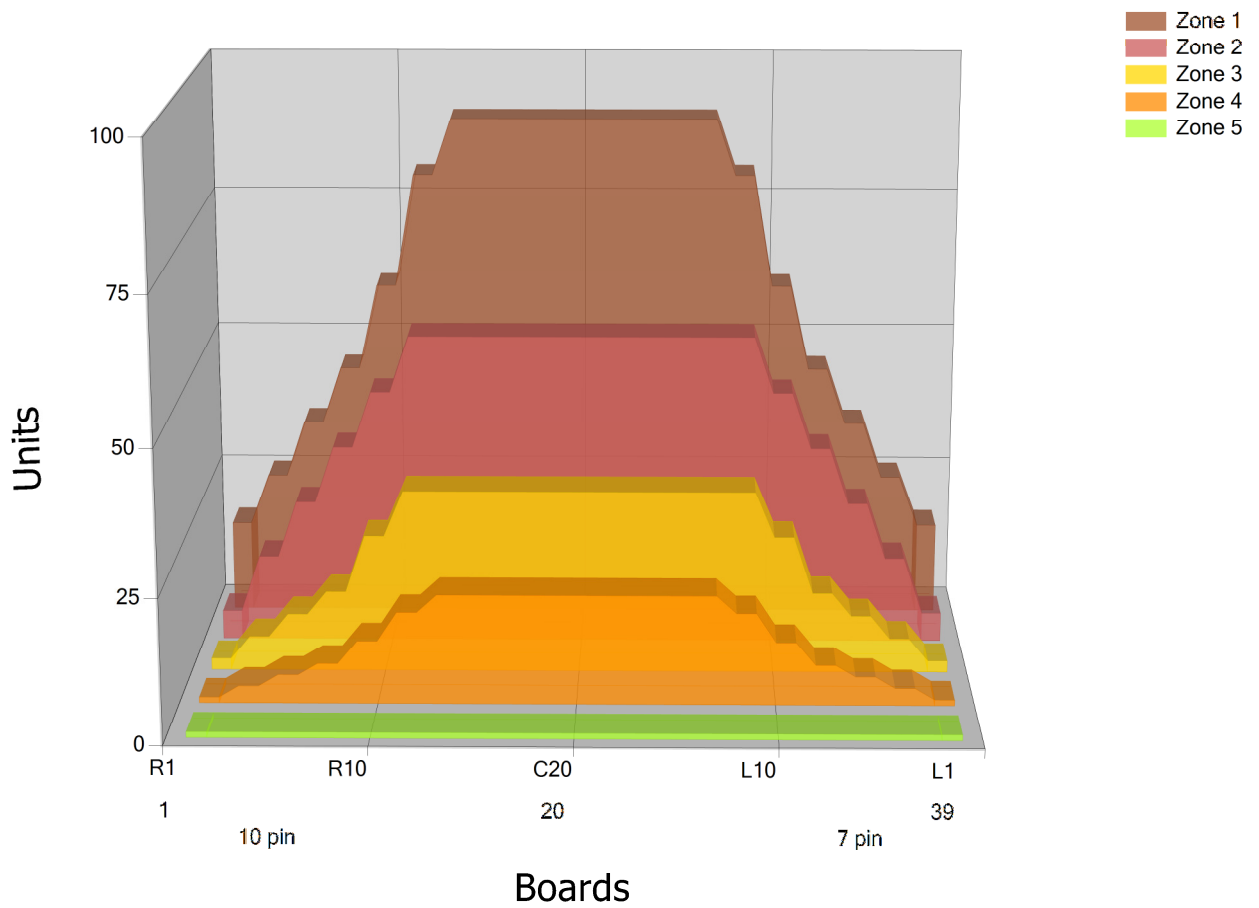

# XB SEVENTH

Conditioner:

Cleaner:

## Zone Configuration

Cleaner Transition

Mode: Clean and Condition

Speed: Max Clean

Start Cleaner Spray: 0 Feet

Start Squeegee: 0 Feet

Start Conditioning: 6 Inches

Split Pattern: No

Zone 1	Avg	Ratio	Zone 2	Avg	Ratio
Left	33.0	2.7 : 1	Left	23.0	2.4 : 1
Right	33.0	2.7 : 1	Right	23.0	2.4 : 1
Center	90.0		Center	55.0	

Zone 3	Avg	Ratio	Zone 4	Avg	Ratio
Left	9.2	3.5 : 1	Left	4.6	4.1 : 1
Right	9.2	3.5 : 1	Right	4.6	4.1 : 1
Center	32.0		Center	19.0	

Zone 5	Avg	Ratio
Left	1.0	1.0 : 1
Right	1.0	1.0 : 1
Center	1.0	