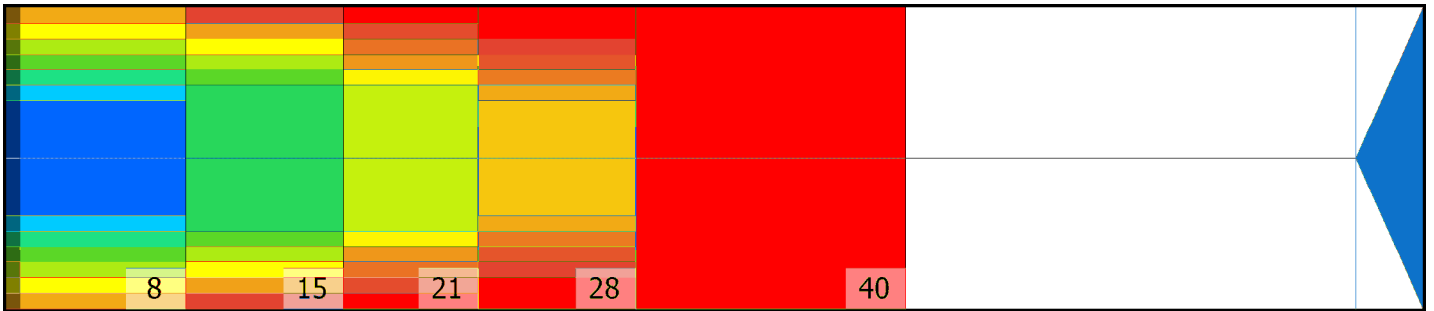

## Zone Configuration

Cleaner Transition

Mode: Clean and Condition

Speed: Max Clean

Start Cleaner Spray: 0 Feet

Start Squeegee: 0 Feet

Start Conditioning: 6 Inches

Split Pattern: No

Zone 1	Avg	Ratio	Zone 2	Avg	Ratio
Left	33.0	2.7 : 1	Left	23.0	2.4 : 1
Right	33.0	2.7 : 1	Right	23.0	2.4 : 1
Center	90.0		Center	55.0	

Zone 3	Avg	Ratio	Zone 4	Avg	Ratio
Left	9.2	3.5 : 1	Left	4.6	4.1 : 1
Right	9.2	3.5 : 1	Right	4.6	4.1 : 1
Center	32.0		Center	19.0	

Zone 5	Avg	Ratio
Left	1.0	1.0 : 1
Right	1.0	1.0 : 1
Center	1.0	