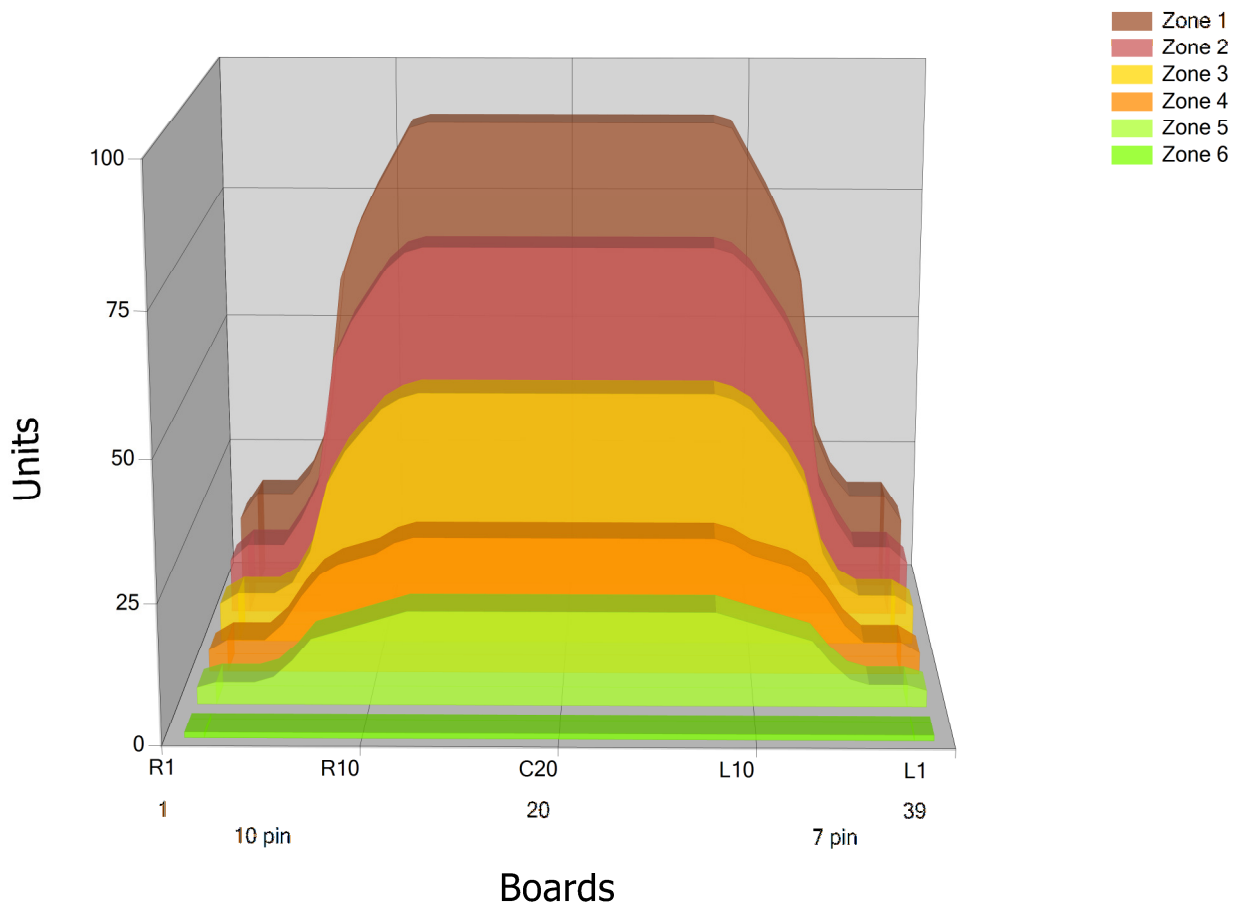

XBEIGHTH

Conditioner:

Cleaner:

Zone Configuration

Cleaner Transition

Mode: Clean and Condition

Speed: Max Clean

Start Cleaner Spray: 0 Feet

Start Squeegee: 0 Feet

Start Conditioning: 6 Inches

Split Pattern: No

Zone 1	Avg	Ratio	Zone 2	Avg	Ratio
Left	29.6	3.0 : 1	Left	23.6	3.0 : 1
Right	29.6	3.0 : 1	Right	23.6	3.0 : 1
Center	90.0		Center	70.0	

Zone 3	Avg	Ratio	Zone 4	Avg	Ratio
Left	15.2	3.1 : 1	Left	10.6	2.4 : 1
Right	15.2	3.1 : 1	Right	10.6	2.4 : 1
Center	47.0		Center	25.0	

Zone 5	Avg	Ratio	Zone 6	Avg	Ratio
Left	6.6	2.6 : 1	Left	1.0	1.0 : 1
Right	6.6	2.6 : 1	Right	1.0	1.0 : 1
Center	17.0		Center	1.0	