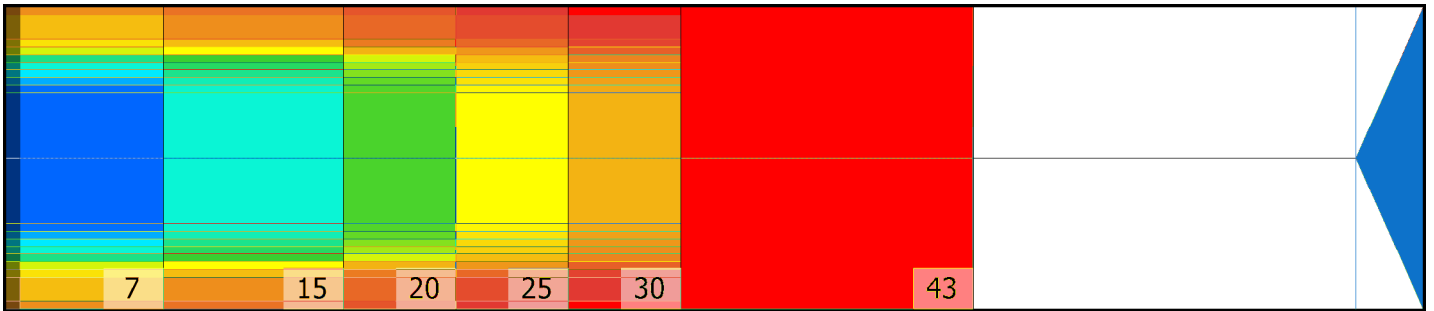

XBEIGHTH

Conditioner:

Cleaner:

Zone Configuration

Cleaner Transition

Mode: Clean and Condition

Speed: Max Clean

Start Cleaner Spray: 0 Feet

Start Squeegee: 0 Feet

Start Conditioning: 6 Inches

Split Pattern: No

Zone 1	Avg	Ratio	Zone 2	Avg	Ratio
Left	29.6	3.0 : 1	Left	23.6	3.0 : 1
Right	29.6	3.0 : 1	Right	23.6	3.0 : 1
Center	90.0		Center	70.0	

Zone 3	Avg	Ratio	Zone 4	Avg	Ratio
Left	15.2	3.1 : 1	Left	10.6	2.4 : 1
Right	15.2	3.1 : 1	Right	10.6	2.4 : 1
Center	47.0		Center	25.0	

Zone 5	Avg	Ratio	Zone 6	Avg	Ratio
Left	6.6	2.6 : 1	Left	1.0	1.0 : 1
Right	6.6	2.6 : 1	Right	1.0	1.0 : 1
Center	17.0		Center	1.0	