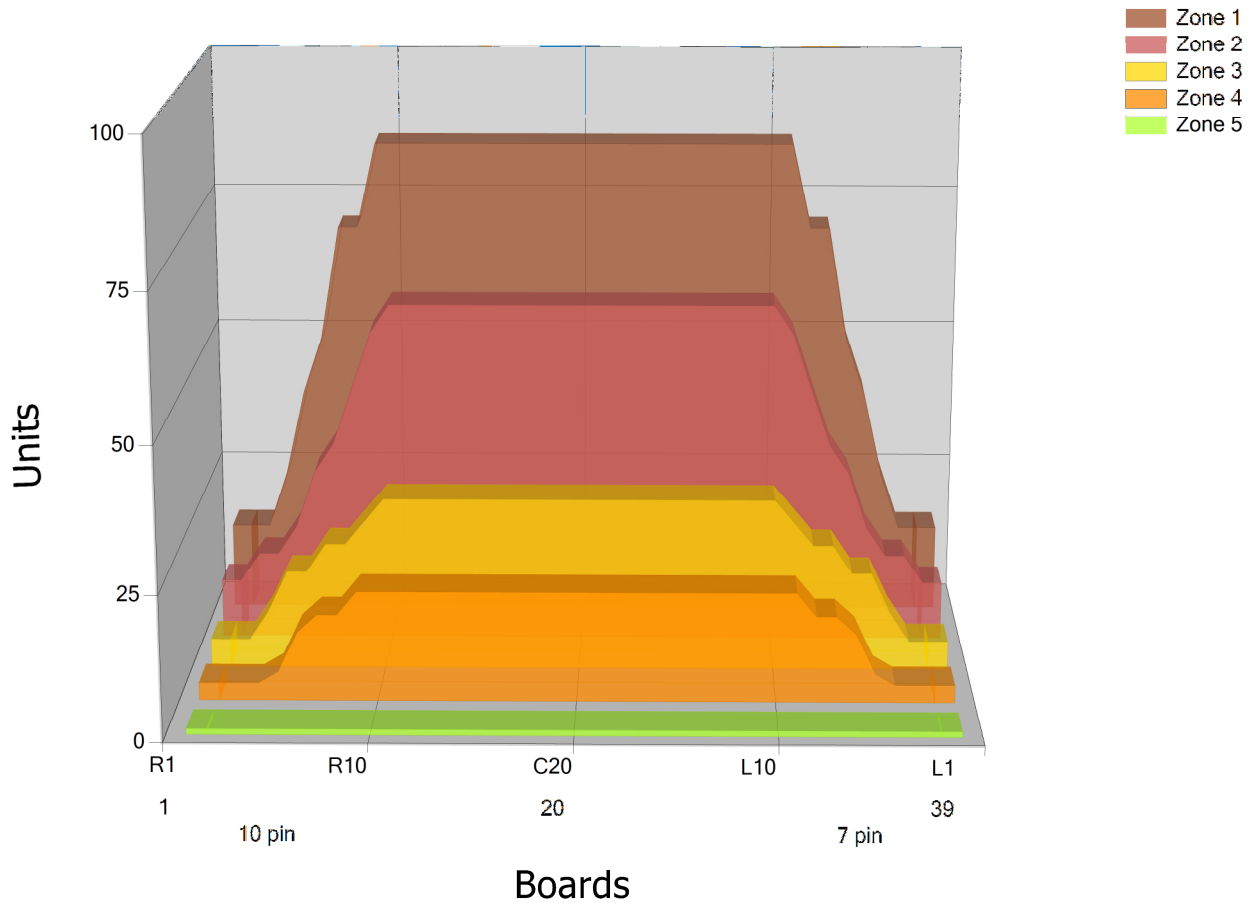

XB FIFTH

Conditioner:

Cleaner:

Zone Configuration

Cleaner Transition

Mode: Clean and Condition

Speed: Max Clean

Start Cleaner Spray: 0 Feet

Start Squeegee: 0 Feet

Start Conditioning: 6 Inches

Split Pattern: No

Zone 1	Avg	Ratio	Zone 2	Avg	Ratio
Left	40.0	2.1 : 1	Left	23.0	2.6 : 1
Right	40.0	2.1 : 1	Right	23.0	2.6 : 1
Center	85.0		Center	60.0	

Zone 3	Avg	Ratio	Zone 4	Avg	Ratio
Left	14.2	2.1 : 1	Left	7.6	2.5 : 1
Right	14.2	2.1 : 1	Right	7.6	2.5 : 1
Center	30.0		Center	19.0	

Zone 5	Avg	Ratio
Left	1.0	1.0 : 1
Right	1.0	1.0 : 1
Center	1.0	