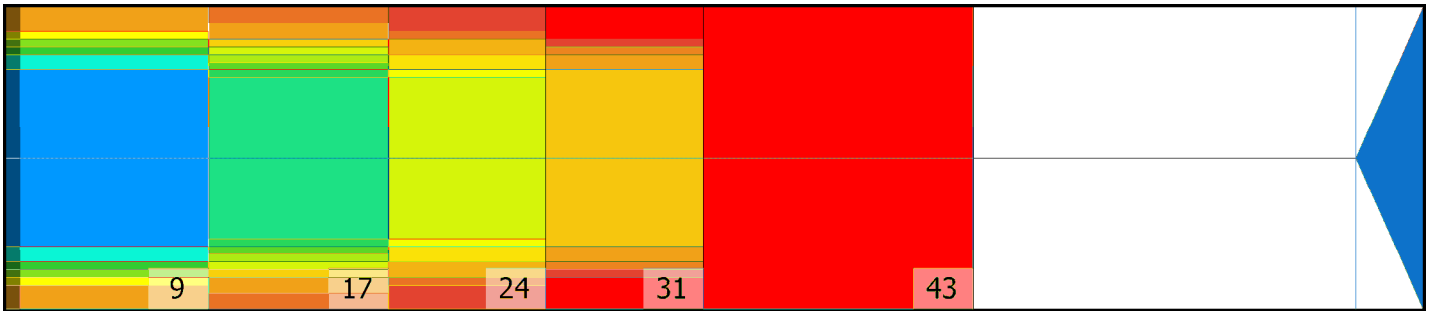

XB FIFTH

Conditioner:

Cleaner:

Zone Configuration

Cleaner Transition

Mode: Clean and Condition

Speed: Max Clean

Start Cleaner Spray: 0 Feet

Start Squeegee: 0 Feet

Start Conditioning: 6 Inches

Split Pattern: No

Zone 1	Avg	Ratio	Zone 2	Avg	Ratio
Left	40.0	2.1 : 1	Left	23.0	2.6 : 1
Right	40.0	2.1 : 1	Right	23.0	2.6 : 1
Center	85.0		Center	60.0	

Zone 3	Avg	Ratio	Zone 4	Avg	Ratio
Left	14.2	2.1 : 1	Left	7.6	2.5 : 1
Right	14.2	2.1 : 1	Right	7.6	2.5 : 1
Center	30.0		Center	19.0	

Zone 5	Avg	Ratio
Left	1.0	1.0 : 1
Right	1.0	1.0 : 1
Center	1.0	