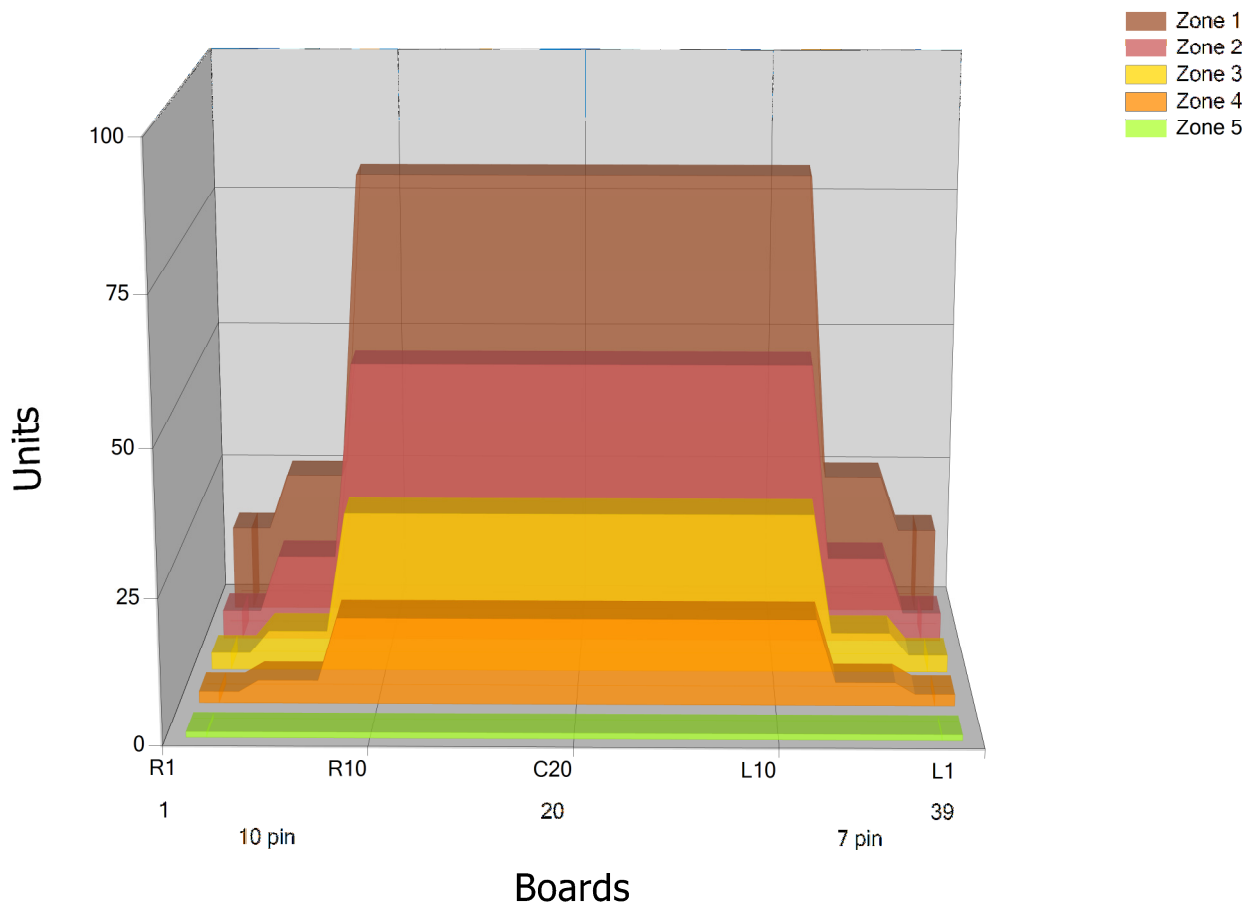

XBFOURTH

Conditioner:

Cleaner:

Zone Configuration

Cleaner Transition

Mode: Clean and Condition

Speed: Max Clean

Start Cleaner Spray: 0 Feet

Start Squeegee: 0 Feet

Start Conditioning: 6 Inches

Split Pattern: No

Zone 1	Avg	Ratio	Zone 2	Avg	Ratio
Left	23.0	3.5 : 1	Left	13.0	3.8 : 1
Right	23.0	3.5 : 1	Right	13.0	3.8 : 1
Center	80.0		Center	50.0	

Zone 3	Avg	Ratio	Zone 4	Avg	Ratio
Left	6.2	4.5 : 1	Left	3.6	4.2 : 1
Right	6.2	4.5 : 1	Right	3.6	4.2 : 1
Center	28.0		Center	15.0	

Zone 5	Avg	Ratio
Left	1.0	1.0 : 1
Right	1.0	1.0 : 1
Center	1.0	