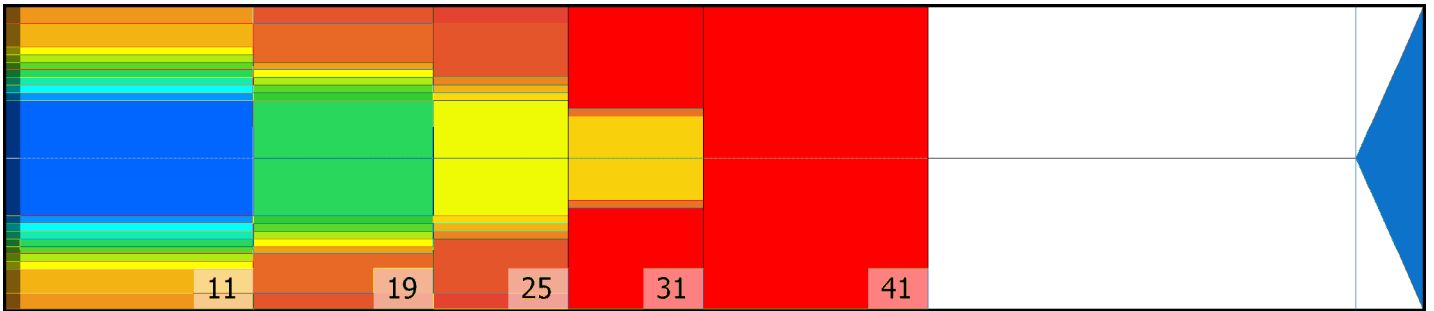

XBSECOND

Conditioner:

Cleaner:

Zone Configuration

Cleaner Transition

Mode: Clean and Condition

Speed: Max Clean

Start Cleaner Spray: 0 Feet

Start Squeegee: 0 Feet

Start Conditioning: 6 Inches

Split Pattern: No

Zone 1	Avg	Ratio	Zone 2	Avg	Ratio
Left	22.2	4.1 : 1	Left	9.0	6.1 : 1
Right	22.2	4.1 : 1	Right	9.0	6.1 : 1
Center	90.0		Center	55.0	

Zone 3	Avg	Ratio	Zone 4	Avg	Ratio
Left	7.0	3.9 : 1	Left	3.0	6.7 : 1
Right	7.0	3.9 : 1	Right	3.0	6.7 : 1
Center	27.0		Center	20.0	

Zone 5	Avg	Ratio
Left	1.0	1.0 : 1
Right	1.0	1.0 : 1
Center	1.0	