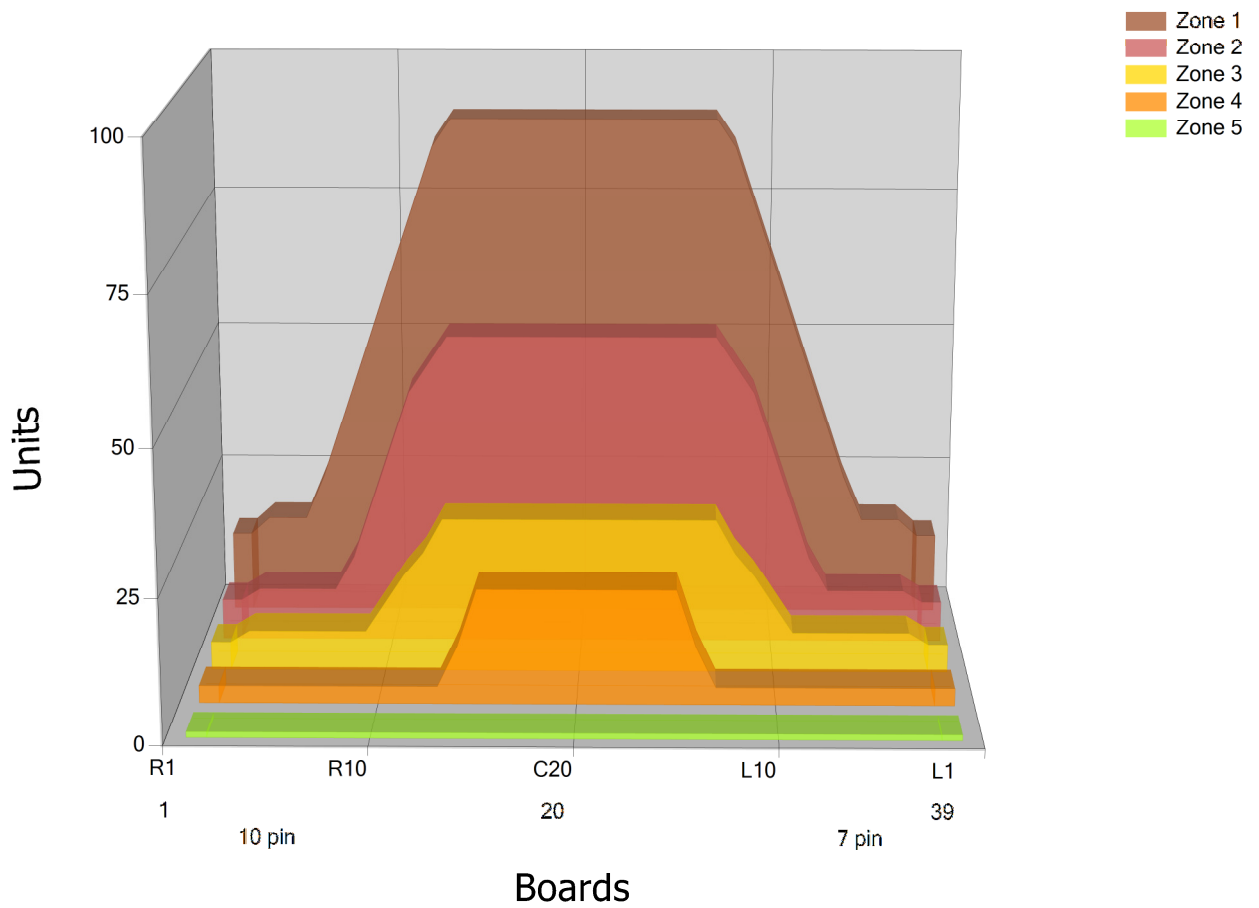

XBSECOND

Conditioner:

Cleaner:

Zone Configuration

Cleaner Transition

Mode: Clean and Condition

Speed: Max Clean

Start Cleaner Spray: 0 Feet

Start Squeegee: 0 Feet

Start Conditioning: 6 Inches

Split Pattern: No

Zone 1	Avg	Ratio	Zone 2	Avg	Ratio
Left	22.2	4.1 : 1	Left	9.0	6.1 : 1
Right	22.2	4.1 : 1	Right	9.0	6.1 : 1
Center	90.0		Center	55.0	

Zone 3	Avg	Ratio	Zone 4	Avg	Ratio
Left	7.0	3.9 : 1	Left	3.0	6.7 : 1
Right	7.0	3.9 : 1	Right	3.0	6.7 : 1
Center	27.0		Center	20.0	

Zone 5	Avg	Ratio
Left	1.0	1.0 : 1
Right	1.0	1.0 : 1
Center	1.0	