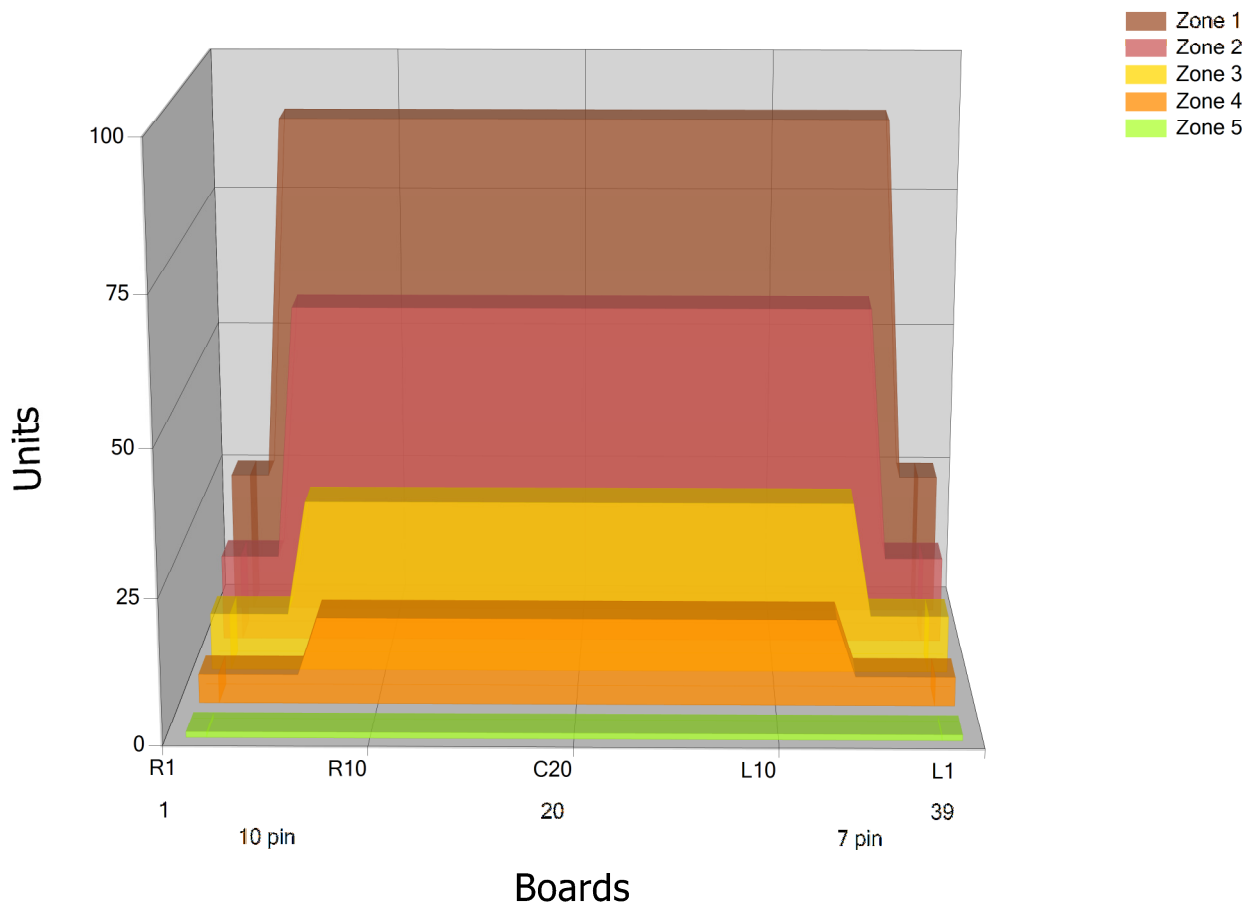

XB SIXTH

Conditioner:

Cleaner:

Zone Configuration

Cleaner Transition

Mode: Clean and Condition

Speed: Max Clean

Start Cleaner Spray: 0 Feet

Start Squeegee: 0 Feet

Start Conditioning: 6 Inches

Split Pattern: No

Zone 1	Avg	Ratio	Zone 2	Avg	Ratio
Left	77.0	1.2 : 1	Left	42.0	1.4 : 1
Right	77.0	1.2 : 1	Right	42.0	1.4 : 1
Center	90.0		Center	60.0	

Zone 3	Avg	Ratio	Zone 4	Avg	Ratio
Left	18.0	1.7 : 1	Left	7.0	2.1 : 1
Right	18.0	1.7 : 1	Right	7.0	2.1 : 1
Center	30.0		Center	15.0	

Zone 5	Avg	Ratio
Left	1.0	1.0 : 1
Right	1.0	1.0 : 1
Center	1.0	