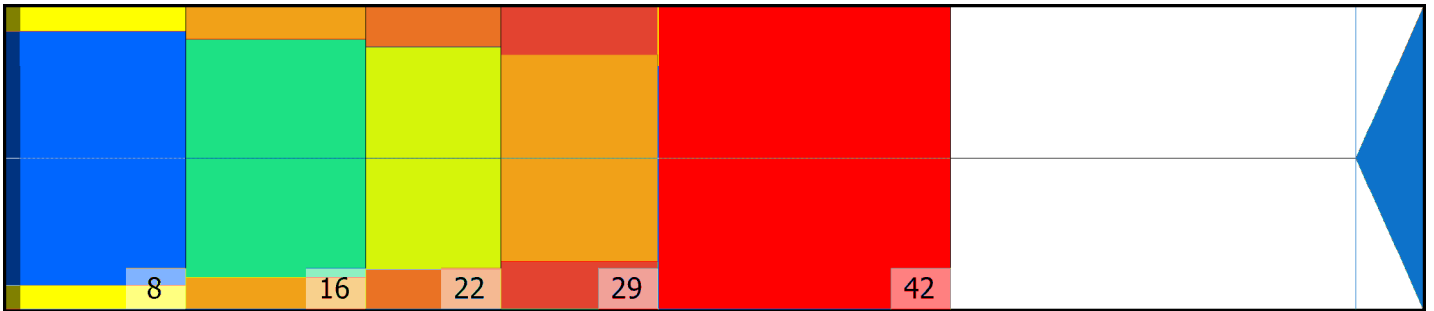

XB SIXTH

Conditioner:

Cleaner:

Zone Configuration

Cleaner Transition

Mode: Clean and Condition

Speed: Max Clean

Start Cleaner Spray: 0 Feet

Start Squeegee: 0 Feet

Start Conditioning: 6 Inches

Split Pattern: No

Zone 1	Avg	Ratio	Zone 2	Avg	Ratio
Left	77.0	1.2 : 1	Left	42.0	1.4 : 1
Right	77.0	1.2 : 1	Right	42.0	1.4 : 1
Center	90.0		Center	60.0	

Zone 3	Avg	Ratio	Zone 4	Avg	Ratio
Left	18.0	1.7 : 1	Left	7.0	2.1 : 1
Right	18.0	1.7 : 1	Right	7.0	2.1 : 1
Center	30.0		Center	15.0	

Zone 5	Avg	Ratio
Left	1.0	1.0 : 1
Right	1.0	1.0 : 1
Center	1.0	