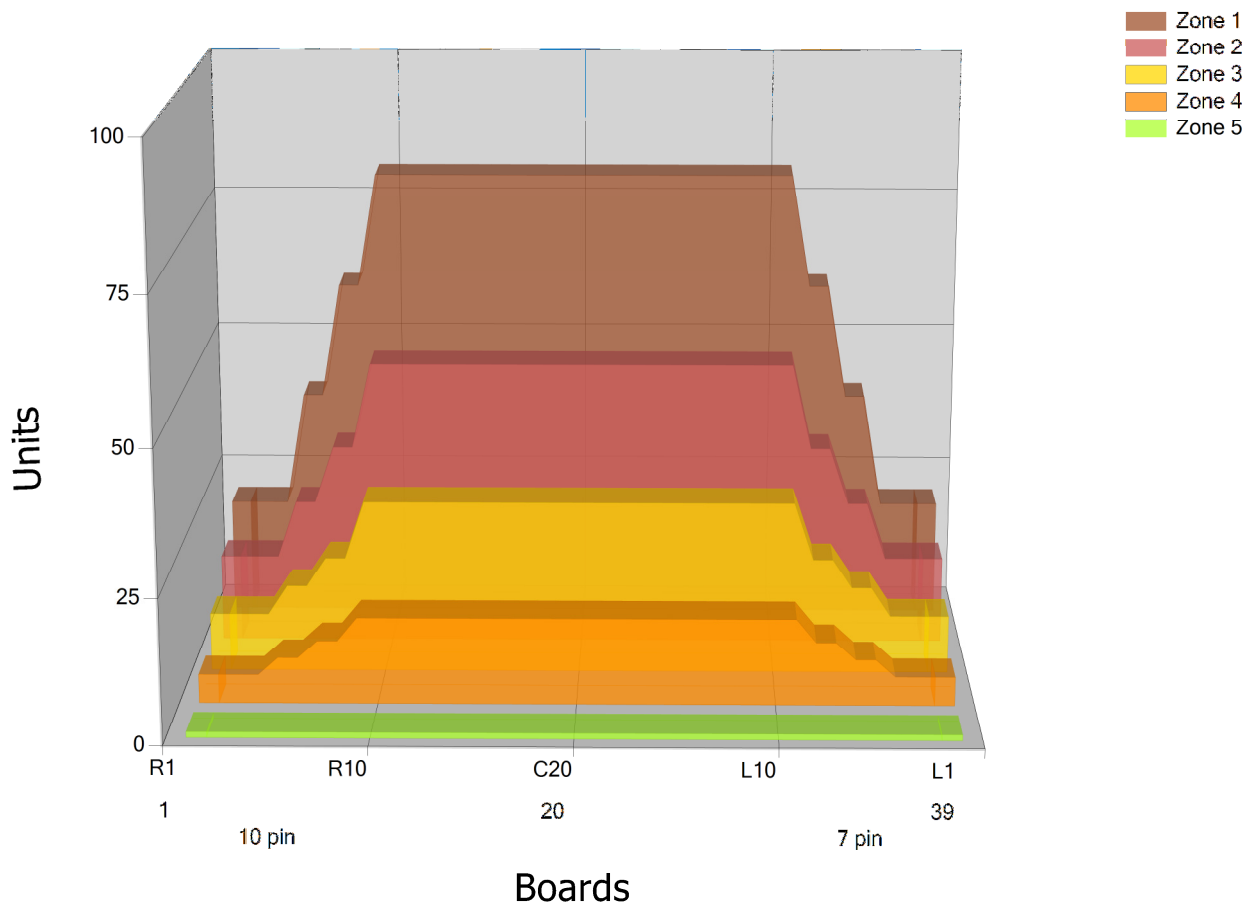

XB THIRD

Conditioner:

Cleaner:

Zone Configuration

Cleaner Transition

Mode: Clean and Condition

Speed: Max Clean

Start Cleaner Spray: 0 Feet

Start Squeegee: 0 Feet

Start Conditioning: 6 Inches

Split Pattern: No

Zone 1	Avg	Ratio	Zone 2	Avg	Ratio
Left	36.0	2.2 : 1	Left	23.0	2.2 : 1
Right	36.0	2.2 : 1	Right	23.0	2.2 : 1
Center	80.0		Center	50.0	

Zone 3	Avg	Ratio	Zone 4	Avg	Ratio
Left	14.0	2.1 : 1	Left	7.4	2.0 : 1
Right	14.0	2.1 : 1	Right	7.4	2.0 : 1
Center	30.0		Center	15.0	

Zone 5	Avg	Ratio
Left	1.0	1.0 : 1
Right	1.0	1.0 : 1
Center	1.0	