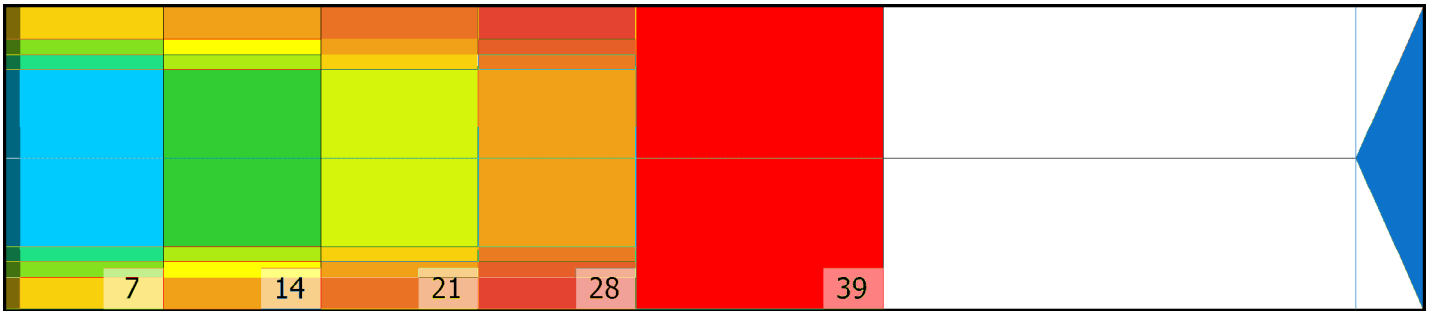

XB THIRD

Conditioner:

Cleaner:

Zone Configuration

Cleaner Transition

Mode: Clean and Condition

Speed: Max Clean

Start Cleaner Spray: 0 Feet

Start Squeegee: 0 Feet

Start Conditioning: 6 Inches

Split Pattern: No

Zone 1	Avg	Ratio	Zone 2	Avg	Ratio
Left	36.0	2.2 : 1	Left	23.0	2.2 : 1
Right	36.0	2.2 : 1	Right	23.0	2.2 : 1
Center	80.0		Center	50.0	

Zone 3	Avg	Ratio	Zone 4	Avg	Ratio
Left	14.0	2.1 : 1	Left	7.4	2.0 : 1
Right	14.0	2.1 : 1	Right	7.4	2.0 : 1
Center	30.0		Center	15.0	

Zone 5	Avg	Ratio
Left	1.0	1.0 : 1
Right	1.0	1.0 : 1
Center	1.0	