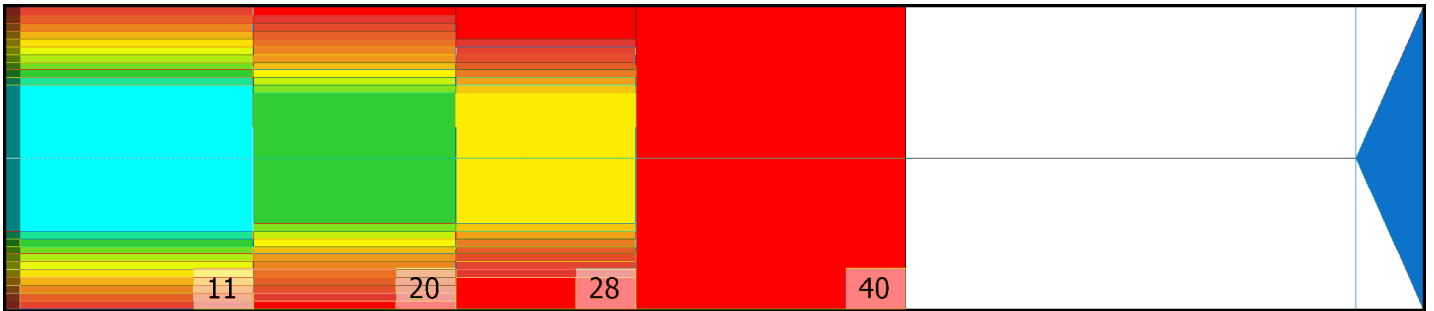

## Zone Configuration

Cleaner Transition

Mode: Clean and Condition

Speed: Max Clean

Start Cleaner Spray: 0 Feet

Start Squeegee: 0 Feet

Start Conditioning: 6 Inches

Split Pattern: No

Zone 1	Avg	Ratio	Zone 2	Avg	Ratio
Left	22.8	3.3 : 1	Left	10.0	5.0 : 1
Right	22.8	3.3 : 1	Right	10.0	5.0 : 1
Center	75.0		Center	50.0	

Zone 3	Avg	Ratio	Zone 4	Avg	Ratio
Left	4.0	5.8 : 1	Left	1.0	1.0 : 1
Right	4.0	5.8 : 1	Right	1.0	1.0 : 1
Center	23.0		Center	1.0	