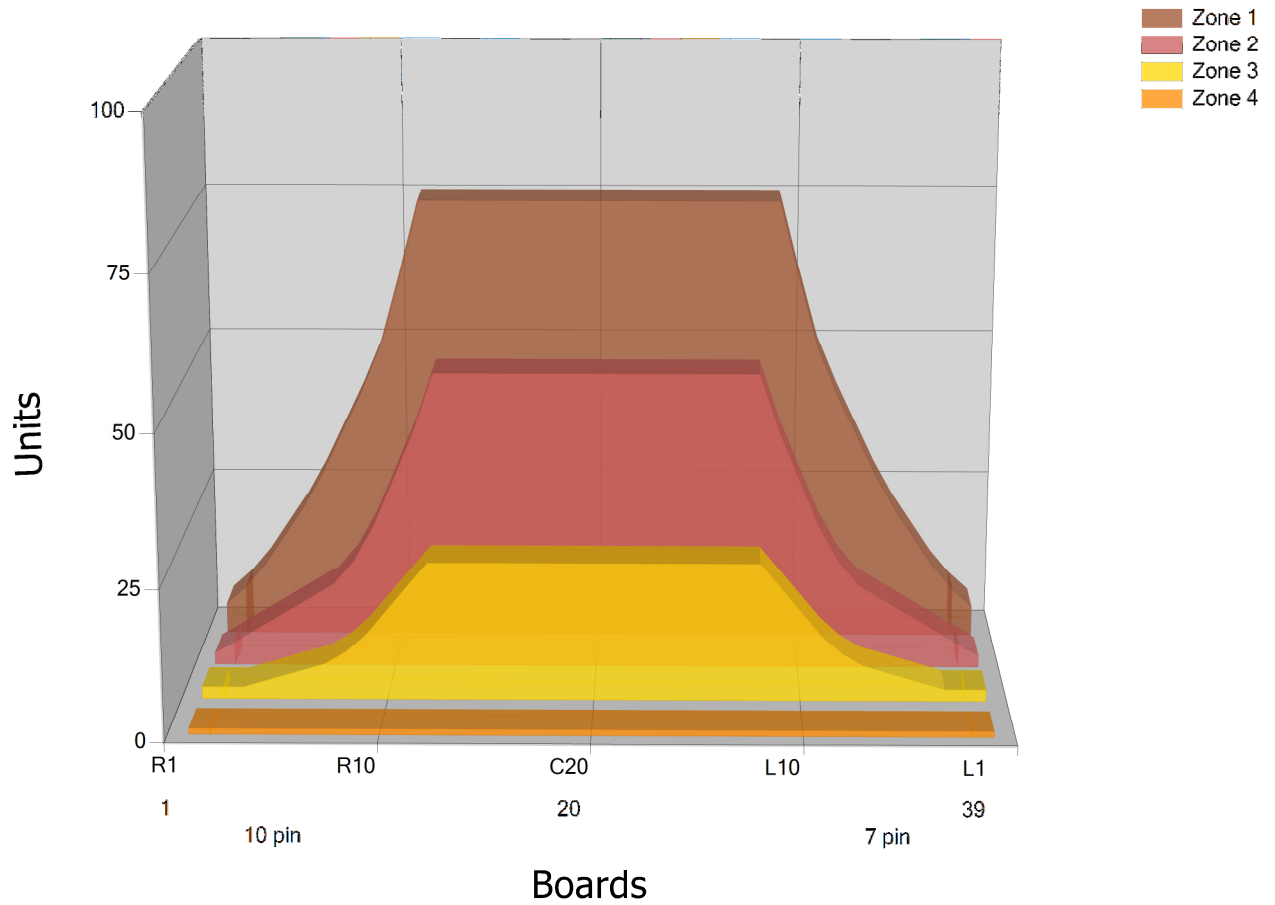

# ARRIBA17

Conditioner:

Cleaner:

## Zone Configuration

Cleaner Transition

Mode: Clean and Condition

Speed: Max Clean

Start Cleaner Spray: 0 Feet

Start Squeegee: 0 Feet

Start Conditioning: 6 Inches

Split Pattern: No

Zone 1	Avg	Ratio	Zone 2	Avg	Ratio
Left	22.8	3.3 : 1	Left	10.0	5.0 : 1
Right	22.8	3.3 : 1	Right	10.0	5.0 : 1
Center	75.0		Center	50.0	

Zone 3	Avg	Ratio	Zone 4	Avg	Ratio
Left	4.0	5.8 : 1	Left	1.0	1.0 : 1
Right	4.0	5.8 : 1	Right	1.0	1.0 : 1
Center	23.0		Center	1.0	