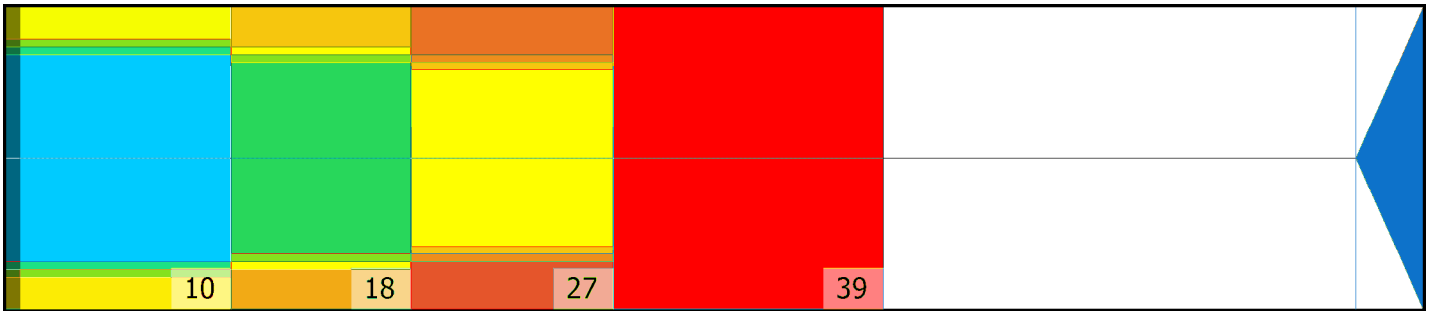

PULTTI17

Conditioner:

Cleaner:

Zone Configuration

Cleaner Transition

Mode: Clean and Condition

Speed: Max Clean

Start Cleaner Spray: 0 Feet

Start Squeegee: 0 Feet

Start Conditioning: 6 Inches

Split Pattern: No

Zone 1	Avg	Ratio	Zone 2	Avg	Ratio
Left	46.4	1.7 : 1	Left	24.4	2.3 : 1
Right	45.2	1.7 : 1	Right	22.6	2.3 : 1
Center	80.0		Center	55.0	

Zone 3	Avg	Ratio	Zone 4	Avg	Ratio
Left	10.6	2.4 : 1	Left	1.0	1.0 : 1
Right	8.2	2.4 : 1	Right	1.0	1.0 : 1
Center	25.0		Center	1.0	