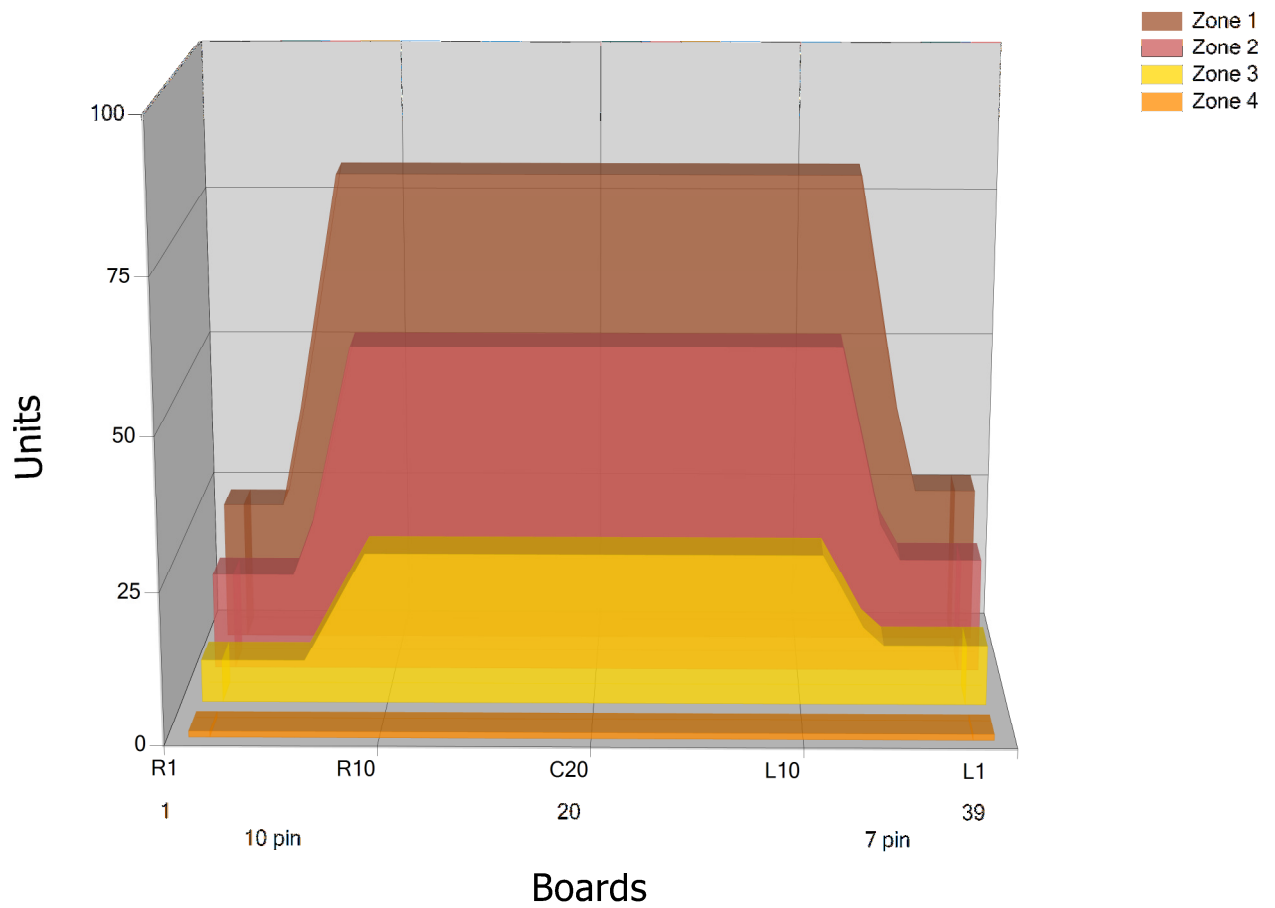

PULTTI17

Conditioner:

Cleaner:

Zone Configuration

Cleaner Transition

Mode: Clean and Condition

Speed: Max Clean

Start Cleaner Spray: 0 Feet

Start Squeegee: 0 Feet

Start Conditioning: 6 Inches

Split Pattern: No

Zone 1	Avg	Ratio	Zone 2	Avg	Ratio
Left	46.4	1.7 : 1	Left	24.4	2.3 : 1
Right	45.2	1.7 : 1	Right	22.6	2.3 : 1
Center	80.0		Center	55.0	

Zone 3	Avg	Ratio	Zone 4	Avg	Ratio
Left	10.6	2.4 : 1	Left	1.0	1.0 : 1
Right	8.2	2.4 : 1	Right	1.0	1.0 : 1
Center	25.0		Center	1.0	