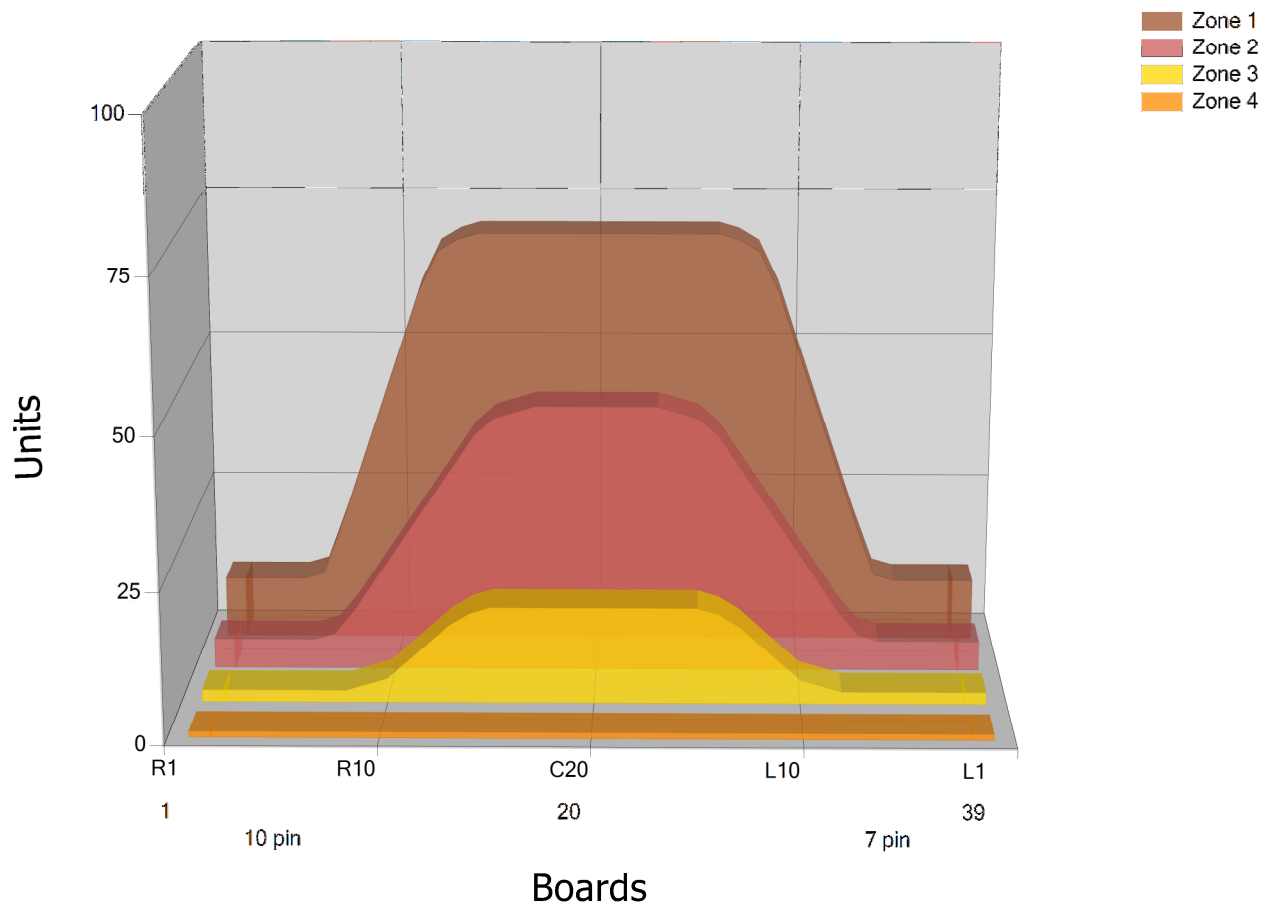

# JOULU16

Conditioner:

Cleaner:

## Zone Configuration

Cleaner Transition

Mode: Clean and Condition

Speed: Max Clean

Start Cleaner Spray: 0 Feet

Start Squeegee: 0 Feet

Start Conditioning: 6 Inches

Split Pattern: No

Zone 1	Avg	Ratio	Zone 2	Avg	Ratio
Left	12.2	5.7 : 1	Left	5.2	8.7 : 1
Right	12.2	5.7 : 1	Right	5.2	8.7 : 1
Center	70.0		Center	45.0	

Zone 3	Avg	Ratio	Zone 4	Avg	Ratio
Left	2.0	8.0 : 1	Left	1.0	1.0 : 1
Right	2.0	8.0 : 1	Right	1.0	1.0 : 1
Center	16.0		Center	1.0	