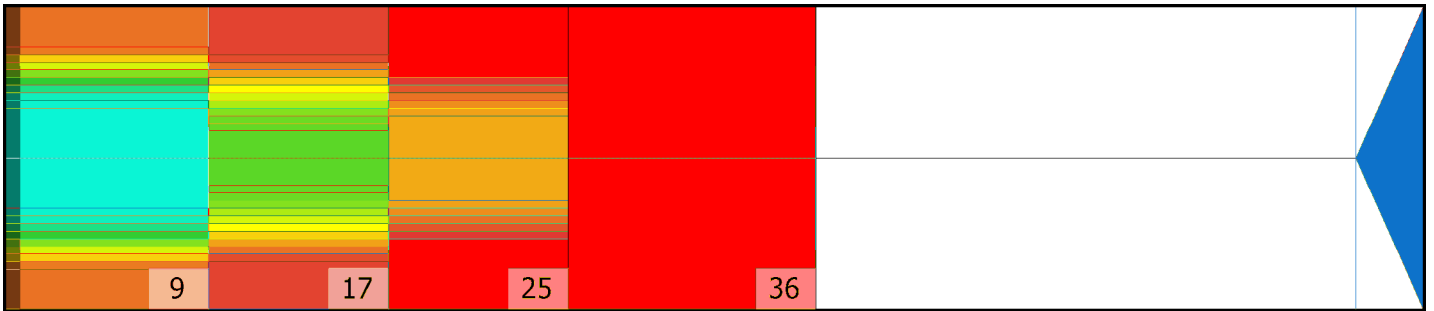

## Zone Configuration

Cleaner Transition

Mode: Clean and Condition

Speed: Max Clean

Start Cleaner Spray: 0 Feet

Start Squeegee: 0 Feet

Start Conditioning: 6 Inches

Split Pattern: No

Zone 1	Avg	Ratio	Zone 2	Avg	Ratio
Left	12.2	5.7 : 1	Left	5.2	8.7 : 1
Right	12.2	5.7 : 1	Right	5.2	8.7 : 1
Center	70.0		Center	45.0	

Zone 3	Avg	Ratio	Zone 4	Avg	Ratio
Left	2.0	8.0 : 1	Left	1.0	1.0 : 1
Right	2.0	8.0 : 1	Right	1.0	1.0 : 1
Center	16.0		Center	1.0	