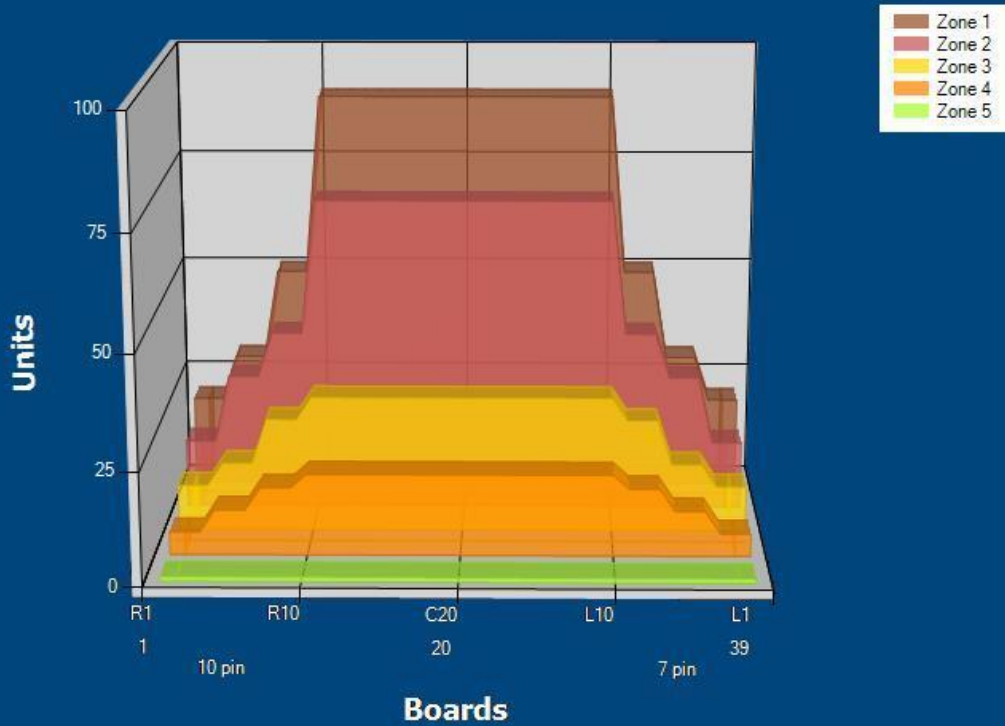

## Zone Configuration

Cleaner Transition

Mode: Clean and Condition  
 Speed: Max Clean  
 Start Cleaner Spray: 0 Feet  
 Start Squeegee: 0 Feet  
 Start Conditioning: 6 Inches  
 Split Pattern: No

Zone 1	Avg	Ratio	Zone 2	Avg	Ratio
Left	32.0	2.8 : 1	Left	29.0	2.4 : 1
Right	32.0	2.8 : 1	Right	29.0	2.4 : 1
Center	90.0		Center	70.0	
Zone 3	Avg	Ratio	Zone 4	Avg	Ratio
Left	16.0	1.9 : 1	Left	10.0	1.8 : 1
Right	16.0	1.9 : 1	Right	10.0	1.8 : 1
Center	30.0		Center	18.0	
Zone 5	Avg	Ratio			
Left	1.0	1.0 : 1			
Right	1.0	1.0 : 1			
Center	1.0				