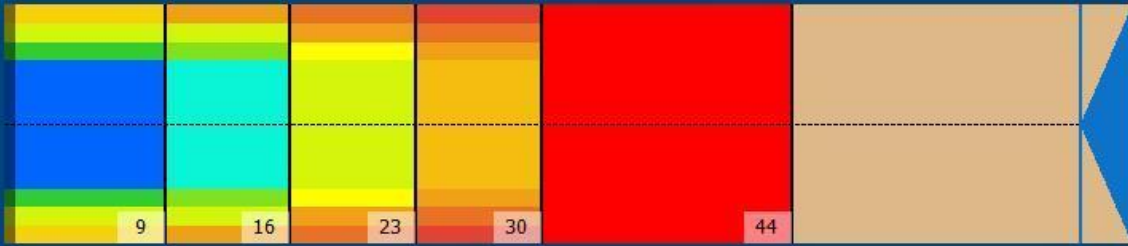

## Zone Configuration

Cleaner Transition

Mode: Clean and Condition  
 Speed: Max Clean  
 Start Cleaner Spray: 0 Feet  
 Start Squeegee: 0 Feet  
 Start Conditioning: 6 Inches  
 Split Pattern: No

Zone 1	Avg	Ratio	Zone 2	Avg	Ratio
Left	32.0	2.8 : 1	Left	29.0	2.4 : 1
Right	32.0	2.8 : 1	Right	29.0	2.4 : 1
Center	90.0		Center	70.0	
Zone 3	Avg	Ratio	Zone 4	Avg	Ratio
Left	16.0	1.9 : 1	Left	10.0	1.8 : 1
Right	16.0	1.9 : 1	Right	10.0	1.8 : 1
Center	30.0		Center	18.0	
Zone 5	Avg	Ratio			
Left	1.0	1.0 : 1			
Right	1.0	1.0 : 1			
Center	1.0				