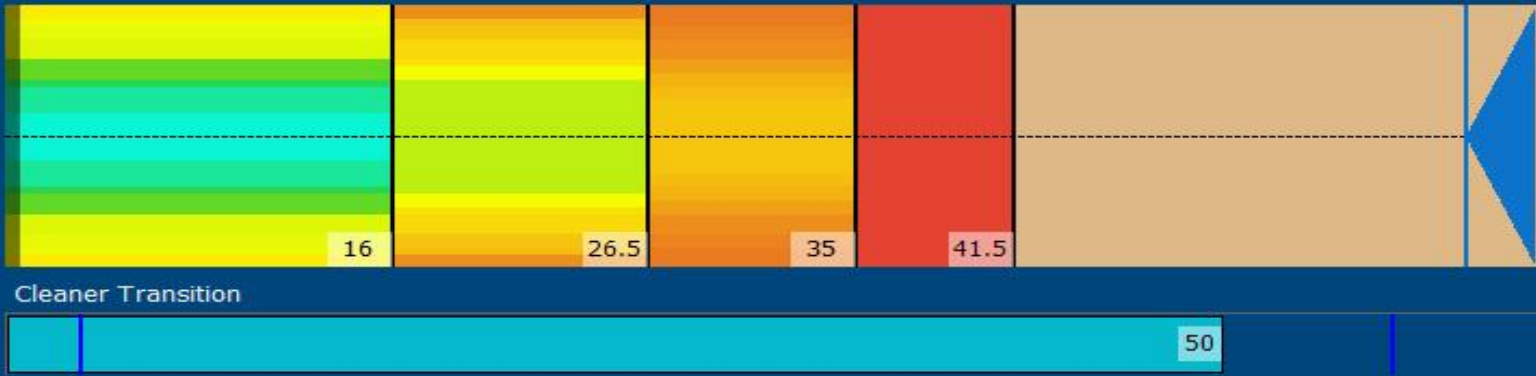

ISTANBUL

Conditioner:
Cleaner:

Zone Configuration

- Zone 1
- Zone 2
- Zone 3
- Zone 4

Mode: Clean and Condition
 Speed: Quick Clean
 Start Cleaner Spray: 0 Feet
 Start Squeegee: 0 Feet
 Start Conditioning: 6 Inches
 Split Pattern: No

Zone 1	Avg	Ratio	Zone 2	Avg	Ratio
Left	28.2	2.5 : 1	Left	19.6	1.7 : 1
Right	28.2	2.5 : 1	Right	19.6	1.7 : 1
Center	70.0		Center	33.0	
Zone 3	Avg	Ratio	Zone 4	Avg	Ratio
Left	12.2	1.6 : 1	Left	5.0	1.0 : 1
Right	12.2	1.6 : 1	Right	5.0	1.0 : 1
Center	19.0		Center	5.0	