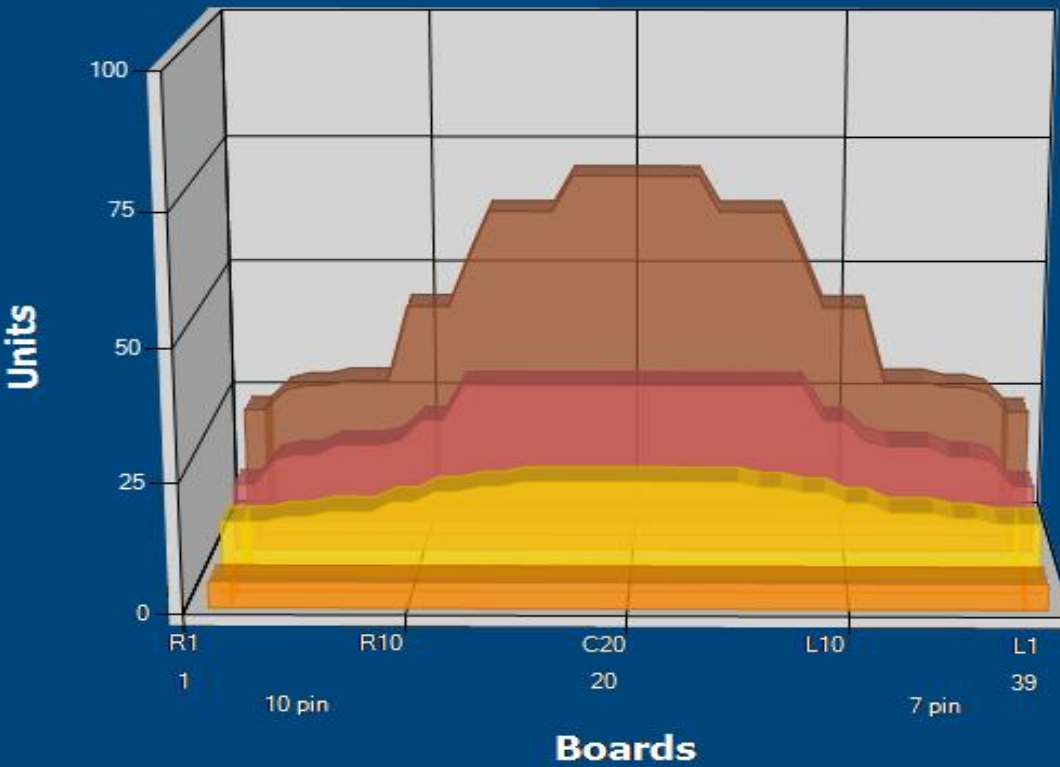

ISTANBUL

Conditioner:
Cleaner:

Zone Configuration

- Zone 1
- Zone 2
- Zone 3
- Zone 4

Mode: Clean and Condition
 Speed: Quick Clean
 Start Cleaner Spray: 0 Feet
 Start Squeegee: 0 Feet
 Start Conditioning: 6 Inches
 Split Pattern: No

Zone 1	Avg	Ratio	Zone 2	Avg	Ratio
Left	28.2	2.5 : 1	Left	19.6	1.7 : 1
Right	28.2	2.5 : 1	Right	19.6	1.7 : 1
Center	70.0		Center	33.0	
Zone 3	Avg	Ratio	Zone 4	Avg	Ratio
Left	12.2	1.6 : 1	Left	5.0	1.0 : 1
Right	12.2	1.6 : 1	Right	5.0	1.0 : 1
Center	19.0		Center	5.0	