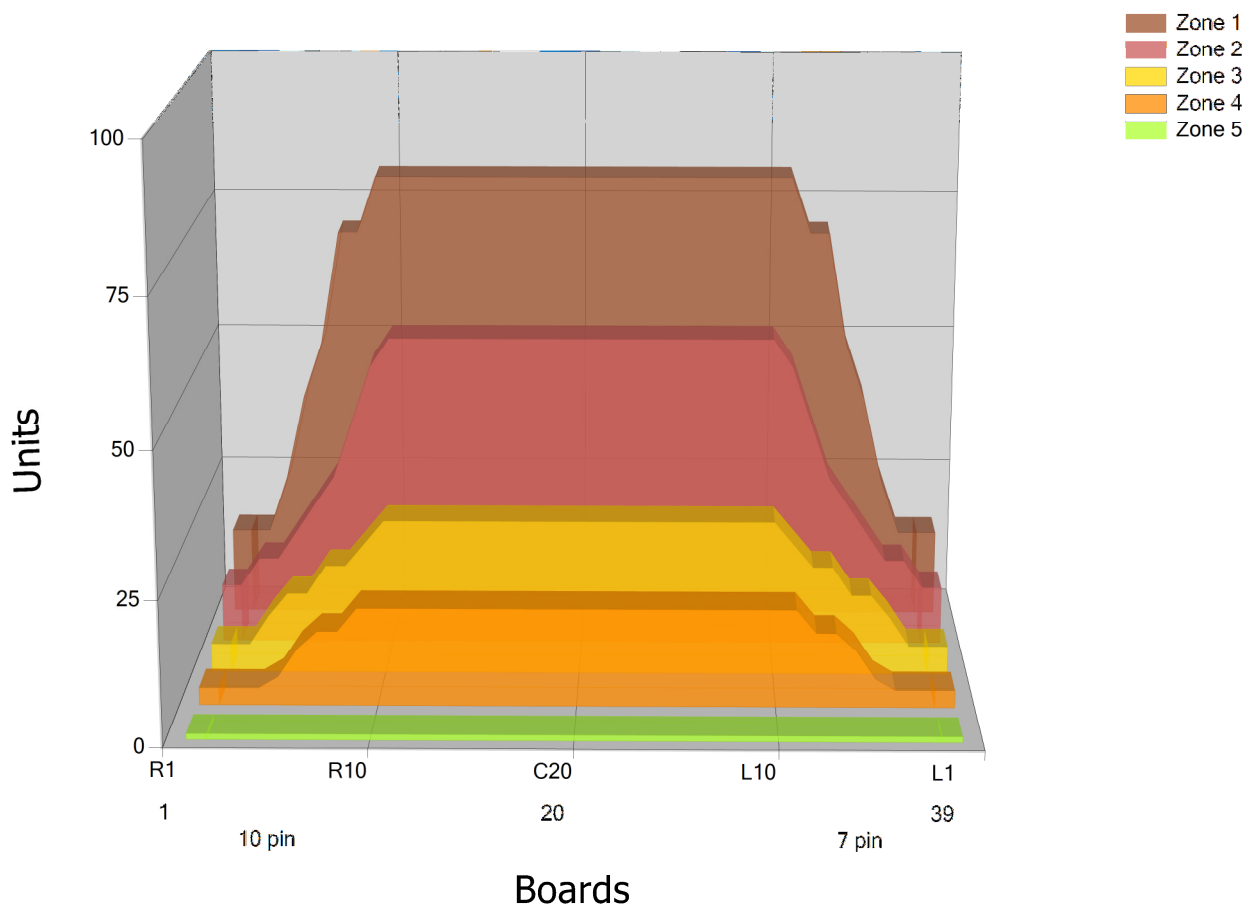

## Zone Configuration

Cleaner Transition

Mode: Clean and Condition

Speed: Max Clean

Start Cleaner Spray: 0 Feet

Start Squeegee: 0 Feet

Start Conditioning: 6 Inches

Split Pattern: No

Zone 1	Avg	Ratio	Zone 2	Avg	Ratio
Left	40.0	2.0 : 1	Left	21.0	2.6 : 1
Right	40.0	2.0 : 1	Right	21.0	2.6 : 1
Center	80.0		Center	55.0	

Zone 3	Avg	Ratio	Zone 4	Avg	Ratio
Left	12.4	2.2 : 1	Left	6.8	2.5 : 1
Right	12.4	2.2 : 1	Right	6.8	2.5 : 1
Center	27.0		Center	17.0	

Zone 5	Avg	Ratio
Left	1.0	1.0 : 1
Right	1.0	1.0 : 1
Center	1.0	