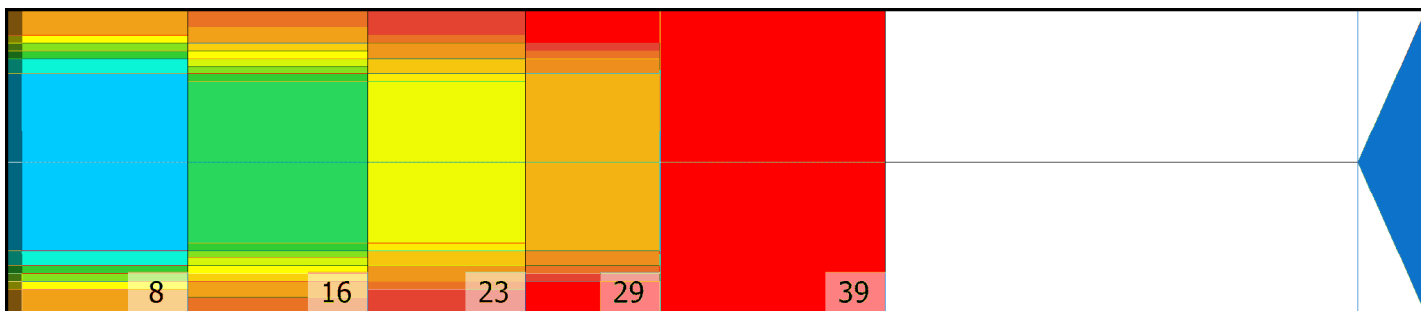

## Zone Configuration

Cleaner Transition

Mode: Clean and Condition

Speed: Max Clean

Start Cleaner Spray: 0 Feet

Start Squeegee: 0 Feet

Start Conditioning: 6 Inches

Split Pattern: No

Zone 1	Avg	Ratio	Zone 2	Avg	Ratio
Left	40.0	2.0 : 1	Left	21.0	2.6 : 1
Right	40.0	2.0 : 1	Right	21.0	2.6 : 1
Center	80.0		Center	55.0	

Zone 3	Avg	Ratio	Zone 4	Avg	Ratio
Left	12.4	2.2 : 1	Left	6.8	2.5 : 1
Right	12.4	2.2 : 1	Right	6.8	2.5 : 1
Center	27.0		Center	17.0	

Zone 5	Avg	Ratio
Left	1.0	1.0 : 1
Right	1.0	1.0 : 1
Center	1.0	