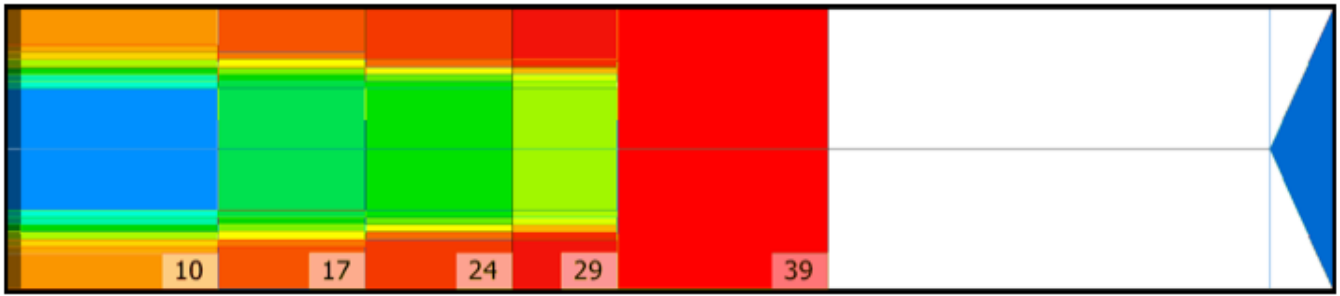

Zone Configuration

Cleaner Transition