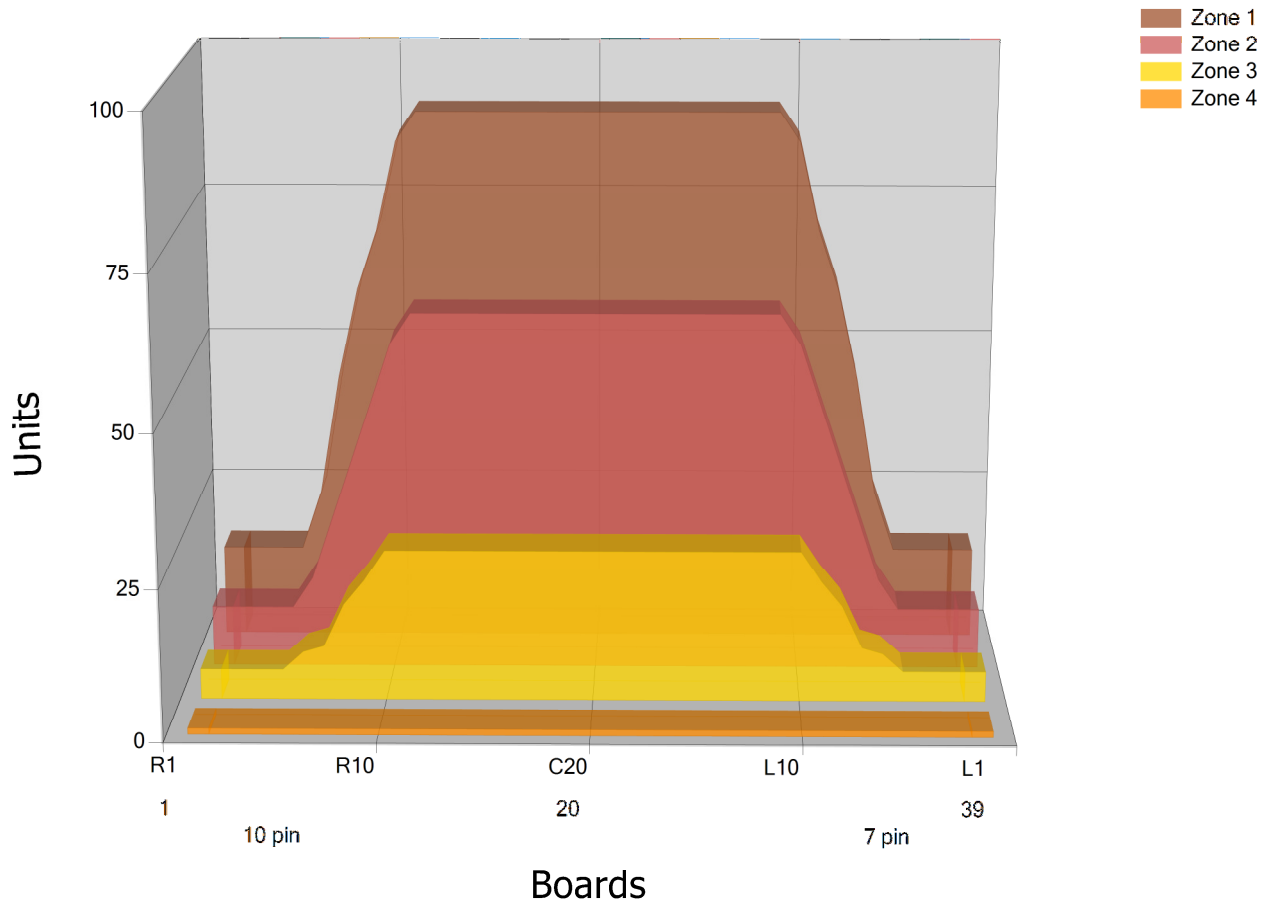

## Zone Configuration

Cleaner Transition

Mode: Clean and Condition

Speed: Max Clean

Start Cleaner Spray: 0 Feet

Start Squeegee: 0 Feet

Start Conditioning: 6 Inches

Split Pattern: No

Zone 1	Avg	Ratio	Zone 2	Avg	Ratio
Left	23.0	3.9 : 1	Left	14.0	4.3 : 1
Right	23.0	3.9 : 1	Right	14.0	4.3 : 1
Center	90.0		Center	60.0	

Zone 3	Avg	Ratio	Zone 4	Avg	Ratio
Left	6.4	3.9 : 1	Left	1.0	1.0 : 1
Right	6.4	3.9 : 1	Right	1.0	1.0 : 1
Center	25.0		Center	1.0	