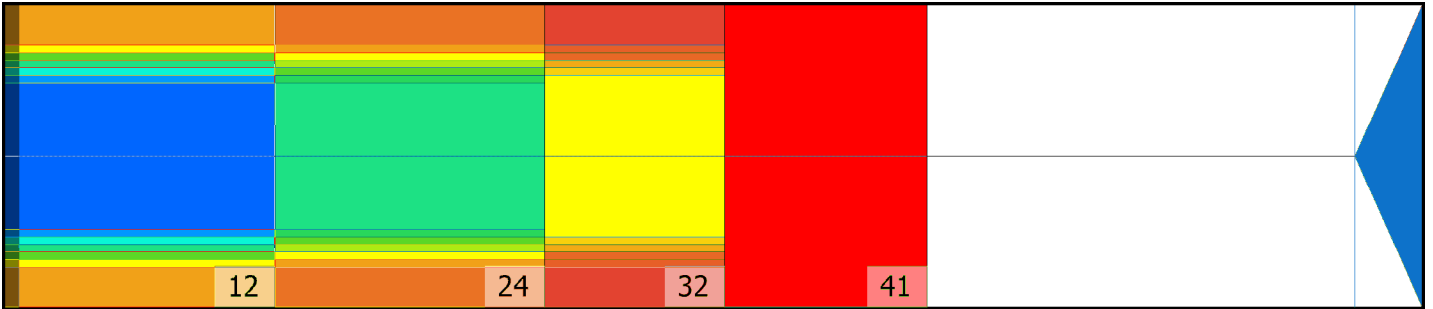

## Zone Configuration

Cleaner Transition

Mode: Clean and Condition

Speed: Max Clean

Start Cleaner Spray: 0 Feet

Start Squeegee: 0 Feet

Start Conditioning: 6 Inches

Split Pattern: No

Zone 1	Avg	Ratio	Zone 2	Avg	Ratio
Left	23.0	3.9 : 1	Left	14.0	4.3 : 1
Right	23.0	3.9 : 1	Right	14.0	4.3 : 1
Center	90.0		Center	60.0	

Zone 3	Avg	Ratio	Zone 4	Avg	Ratio
Left	6.4	3.9 : 1	Left	1.0	1.0 : 1
Right	6.4	3.9 : 1	Right	1.0	1.0 : 1
Center	25.0		Center	1.0	