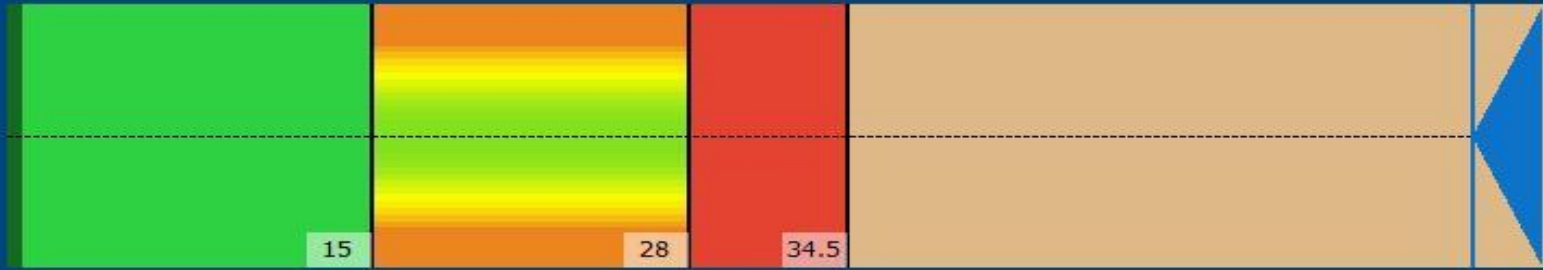

## Zone Configuration

Cleaner Transition

Mode: Clean and Condition  
 Speed: Quick Clean  
 Start Cleaner Spray: 0 Feet  
 Start Squeegee: 0 Feet  
 Start Conditioning: 6 Inches  
 Split Pattern: No

Zone 1	Avg	Ratio	Zone 2	Avg	Ratio
Left	52.0	1.0 : 1	Left	12.6	3.2 : 1
Right	52.0	1.0 : 1	Right	12.6	3.2 : 1
Center	52.0		Center	40.0	

Zone 3	Avg	Ratio
Left	5.0	1.0 : 1
Right	5.0	1.0 : 1
Center	5.0	